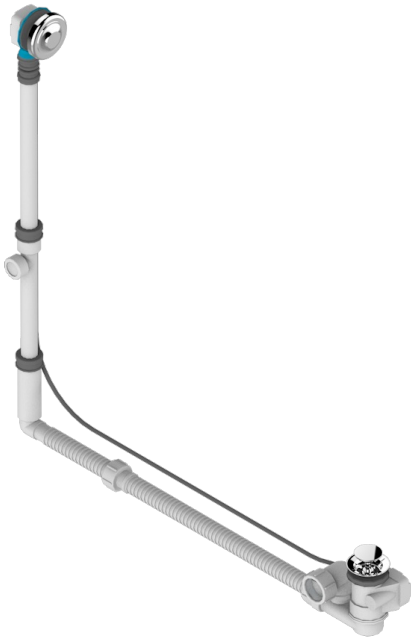

Geberit bath waste, big size, adjustable height: mini 165 mm / maxi 580 mm ; adjustable projection: mini 110 mm / maxi 700 mm

mm - outlet, \varnothing 40 mm, delivered with stylised control knob - European model

CHARACTERISTIC

- Charleston
- Geberit bath waste, big size, adjustable height: mini 165 mm / maxi 580 mm ; adjustable projection: mini 110 mm / maxi 700 mm - outlet, \varnothing 40 mm, delivered with stylised control knob - European model

Nickel color PVD - H55
Polished chrome (color finish) - A02
Umber PVD - H66