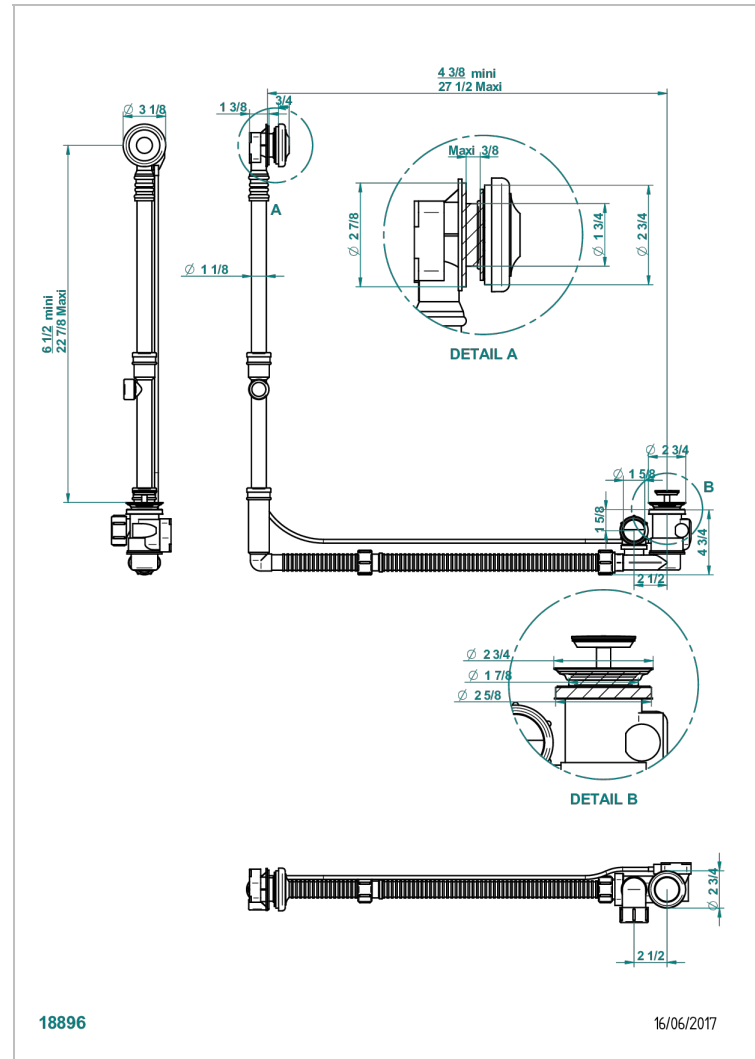

Geberit bath waste, big size, adjustable height: mini 165 mm / maxi 580 mm ; adjustable projection: mini 110 mm / maxi 700 mm

mm - outlet, \varnothing 40 mm, delivered with stylised control knob - European model

CHARACTERISTIC

- Charleston
- Geberit bath waste, big size, adjustable height: mini 165 mm / maxi 580 mm ; adjustable projection: mini 110 mm / maxi 700 mm - outlet, \varnothing 40 mm, delivered with stylised control knob - European model

Nickel color PVD - H55
Polished chrome (color finish) - A02
Umber PVD - H66