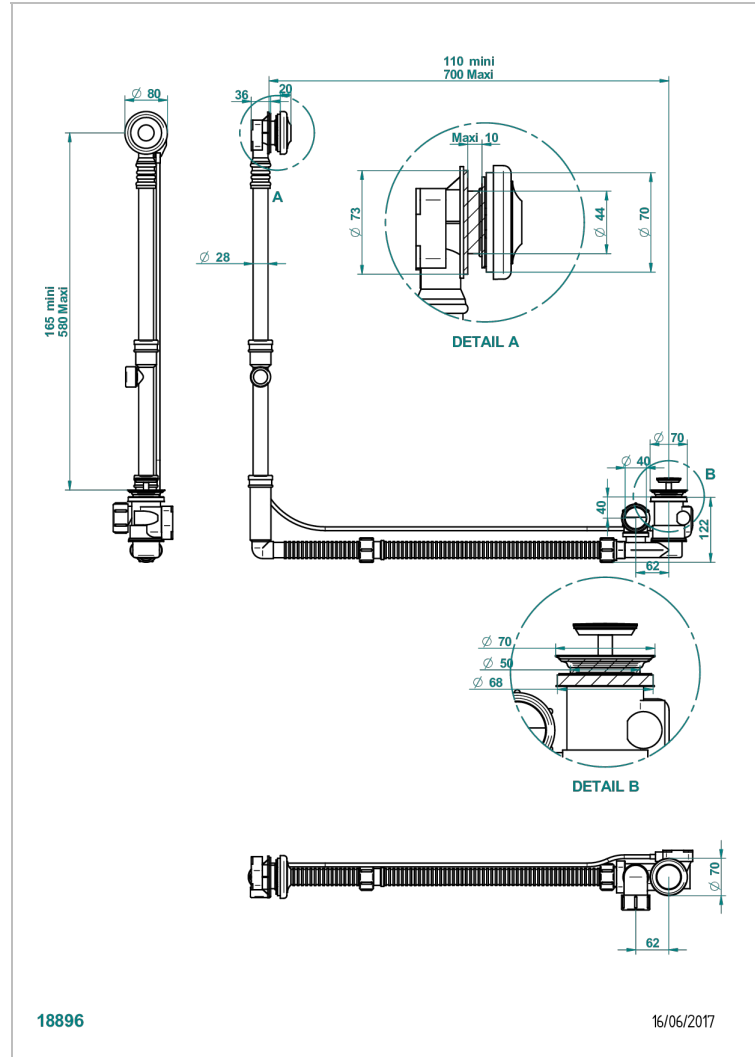

1900 WITH LEVER

G28-302GM

THG
PARIS

Geberit bath waste, big size, adjustable height: mini 165 mm / maxi 580 mm ; adjustable projection: mini 110 mm / maxi 700 mm - outlet, \varnothing 40 mm, delivered with stylised control knob - European model

CHARACTERISTIC

- 1900 with lever
- Geberit bath waste, big size, adjustable height: mini 165 mm / maxi 580 mm ; adjustable projection: mini 110 mm / maxi 700 mm - outlet, \varnothing 40 mm, delivered with stylised control knob - European model

Nickel color PVD - H55
Polished chrome (color finish) - A02
Umber PVD - H66