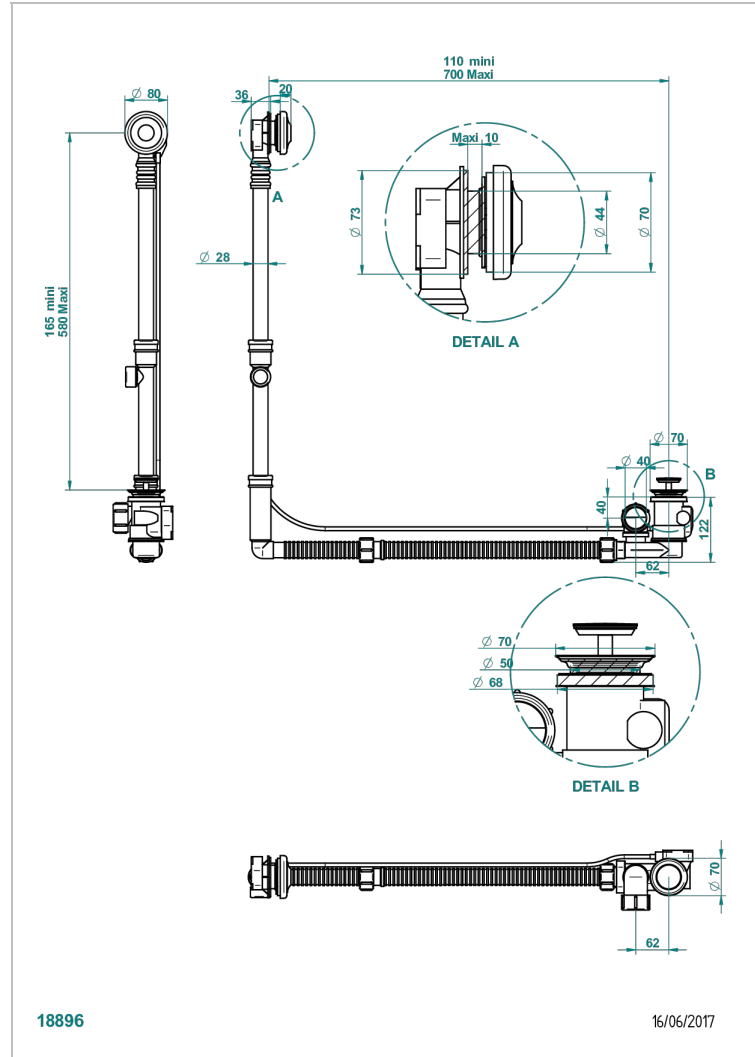

1900

G25-302GM

Geberit bath waste, big size, adjustable height: mini 165 mm / maxi 580 mm ; adjustable projection: mini 110 mm / maxi 700 mm - outlet, \varnothing 40 mm, delivered with stylised control knob - European model

CHARACTERISTIC

- 1900
- Geberit bath waste, big size, adjustable height: mini 165 mm / maxi 580 mm ; adjustable projection: mini 110 mm / maxi 700 mm - outlet, \varnothing 40 mm, delivered with stylised control knob - European model

Nickel color PVD - H55
Polished chrome (color finish) - A02
Umber PVD - H66