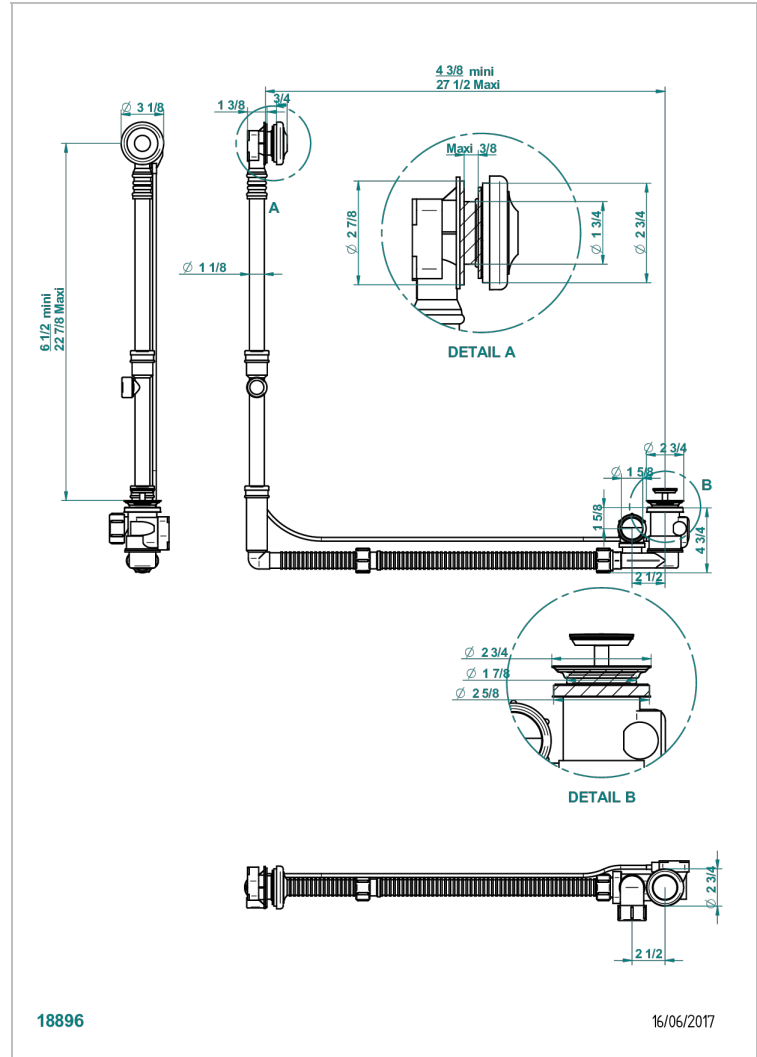

# 1900

G25-302GM

Geberit bath waste, big size, adjustable height: mini 165 mm / maxi 580 mm ; adjustable projection: mini 110 mm / maxi 700 mm - outlet,  $\varnothing$  40 mm, delivered with stylised control knob - European model

## CHARACTERISTIC

- 1900
- Geberit bath waste, big size, adjustable height: mini 165 mm / maxi 580 mm ; adjustable projection: mini 110 mm / maxi 700 mm - outlet,  $\varnothing$  40 mm, delivered with stylised control knob - European model

Nickel color PVD - H55  
Polished chrome (color finish) - A02  
Umber PVD - H66