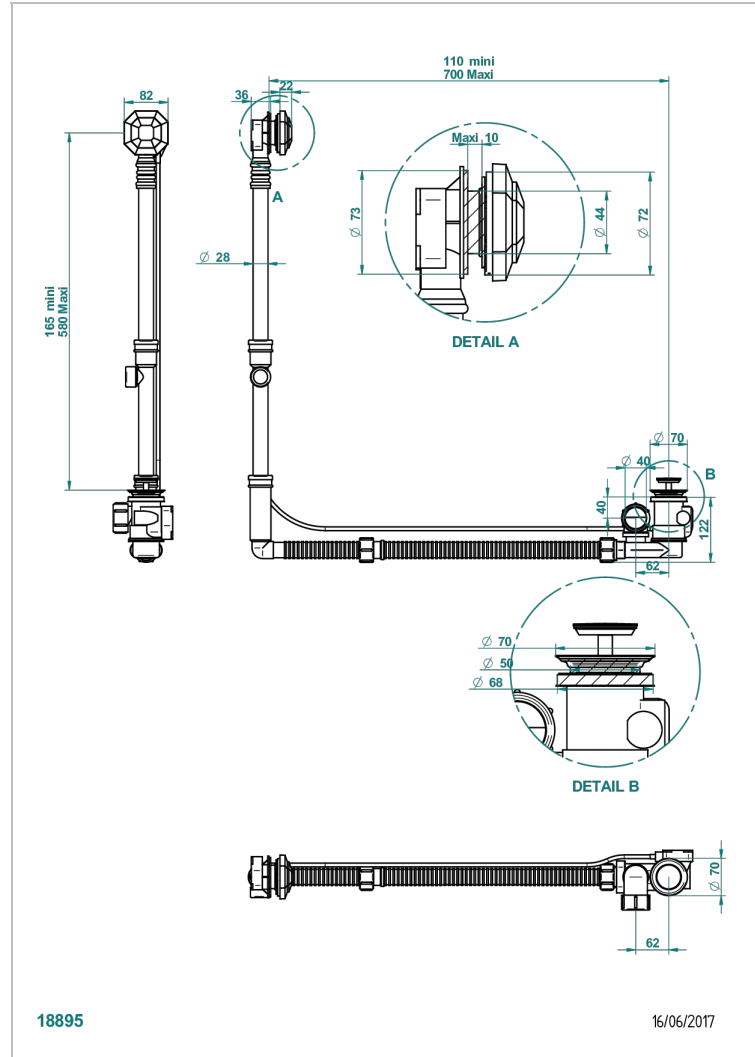

Geberit bath waste, big size, adjustable height: mini 165 mm / maxi 580 mm ; adjustable projection: mini 110 mm / maxi 700 mm - outlet, \varnothing 40 mm, delivered with stylised control knob - European model

18895

16/06/2017

CHARACTERISTIC

- Art Déco
- Geberit bath waste, big size, adjustable height: mini 165 mm / maxi 580 mm ; adjustable projection: mini 110 mm / maxi 700 mm - outlet, \varnothing 40 mm, delivered with stylised control knob - European model

Nickel color PVD - H55
Polished chrome (color finish) - A02
Umber PVD - H66