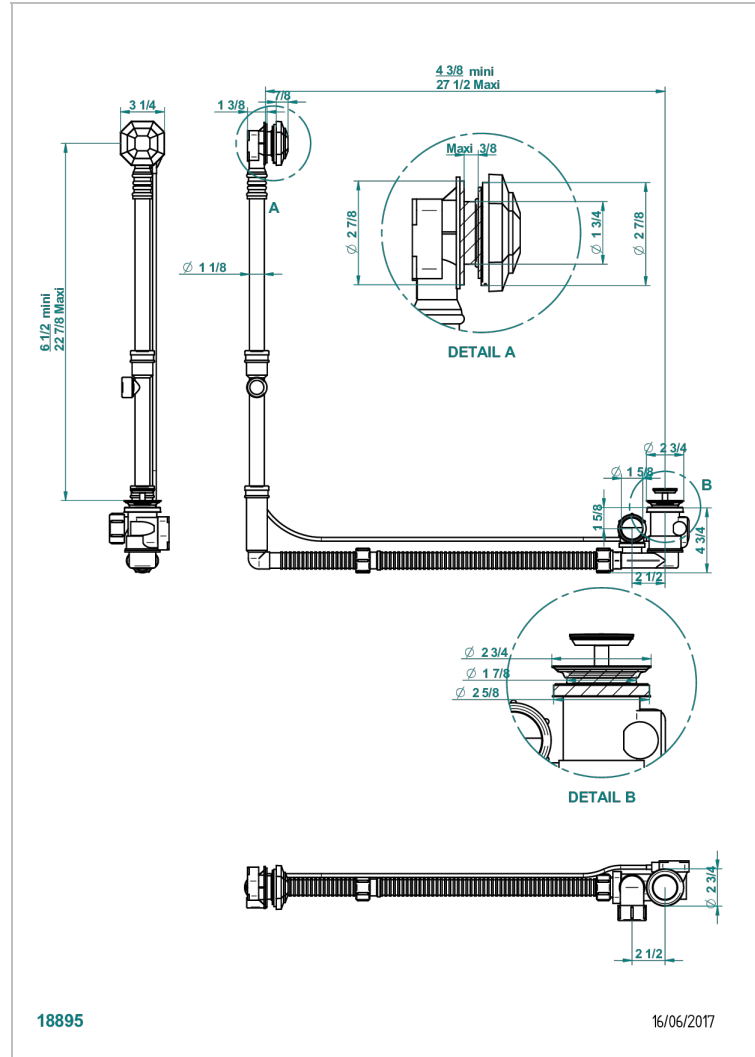

Geberit bath waste, big size, adjustable height: mini 165 mm / maxi 580 mm ; adjustable projection: mini 110 mm / maxi 700 mm - outlet,  $\varnothing$  40 mm, delivered with stylised control knob - European model

### CHARACTERISTIC

- Art Déco
- Geberit bath waste, big size, adjustable height: mini 165 mm / maxi 580 mm ; adjustable projection: mini 110 mm / maxi 700 mm - outlet,  $\varnothing$  40 mm, delivered with stylised control knob - European model

Nickel color PVD - H55  
 Polished chrome (color finish) - A02  
 Umber PVD - H66

18895

16/06/2017