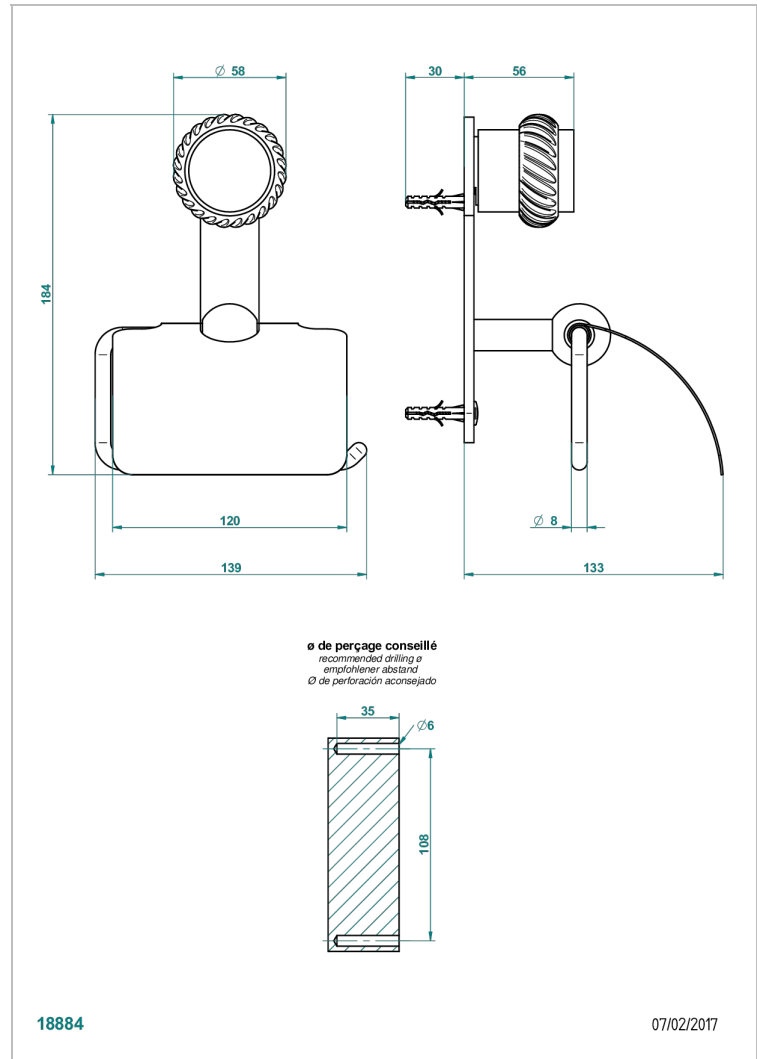

DIPLOMATE ROPED RINGS

U4C-538AC

Toilet paper holder, single mount with cover

CHARACTERISTIC

- Diplamate Roped rings
- Toilet paper holder, single mount with cover

AVAILABLE FINITIONS

Black ceram - D30
Blush PVD - H62
Brass color PVD - H49
Brown bronze color PVD - F33
Chrome polished - A02
Chrome polished / gold polished - G02