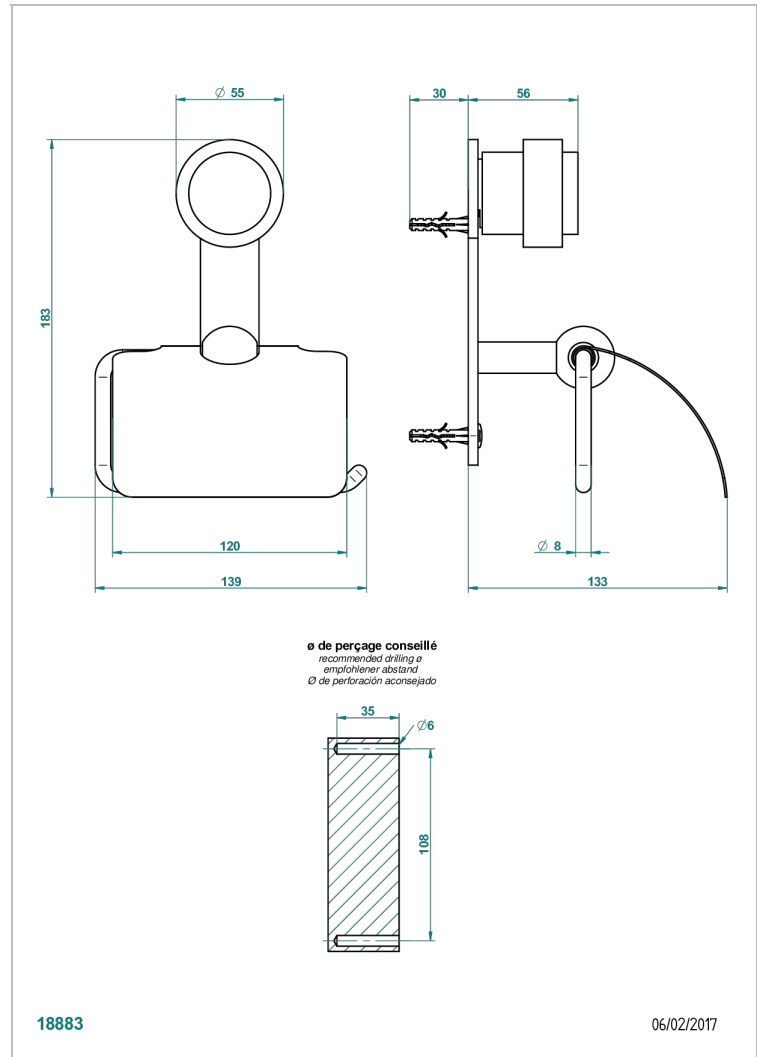

DIPLOMATE SMOOTH RINGS

U4A-538AC

Toilet paper holder, single mount with cover

CHARACTERISTIC

- Diplomate Smooth rings
- Toilet paper holder, single mount with cover

AVAILABLE FINITIONS

Black ceram - D30
Blush PVD - H62
Brass color PVD - H49
Brown bronze color PVD - F33
Chrome polished - A02
Chrome polished / gold polished - G02