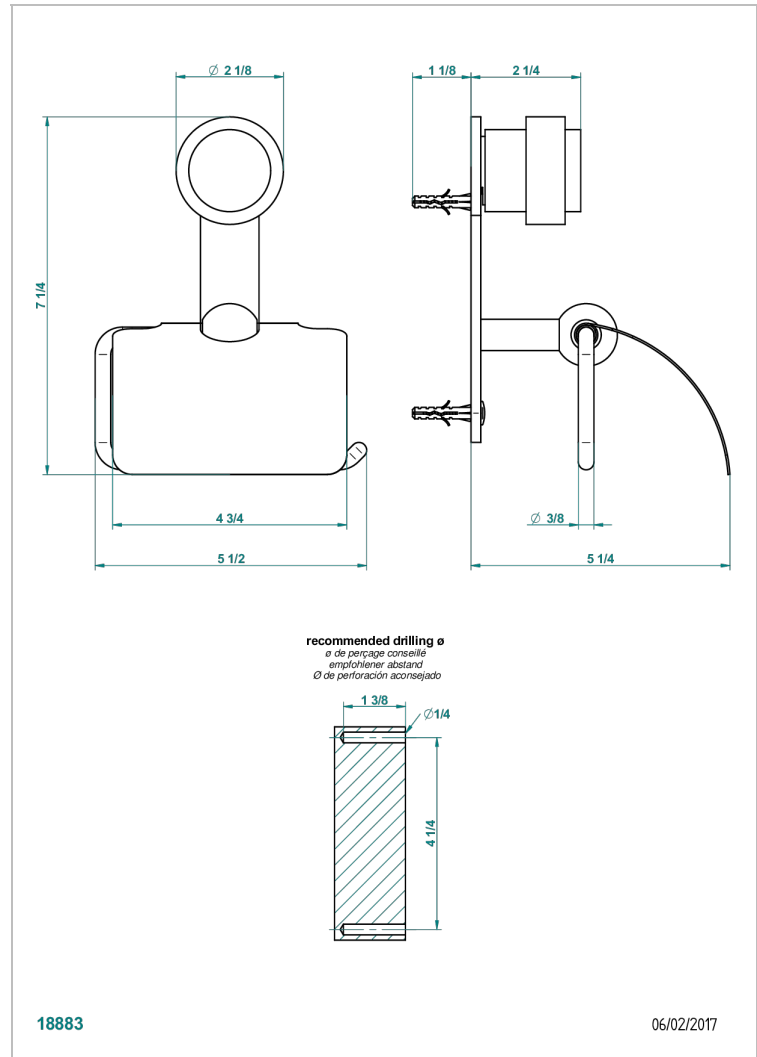

DIPLOMATE SMOOTH RINGS

U4A-538AC

Toilet paper holder, single mount with cover

18883

06/02/2017

CHARACTERISTIC

- Diplomate Smooth rings
- Toilet paper holder, single mount with cover

AVAILABLE FINITIONS