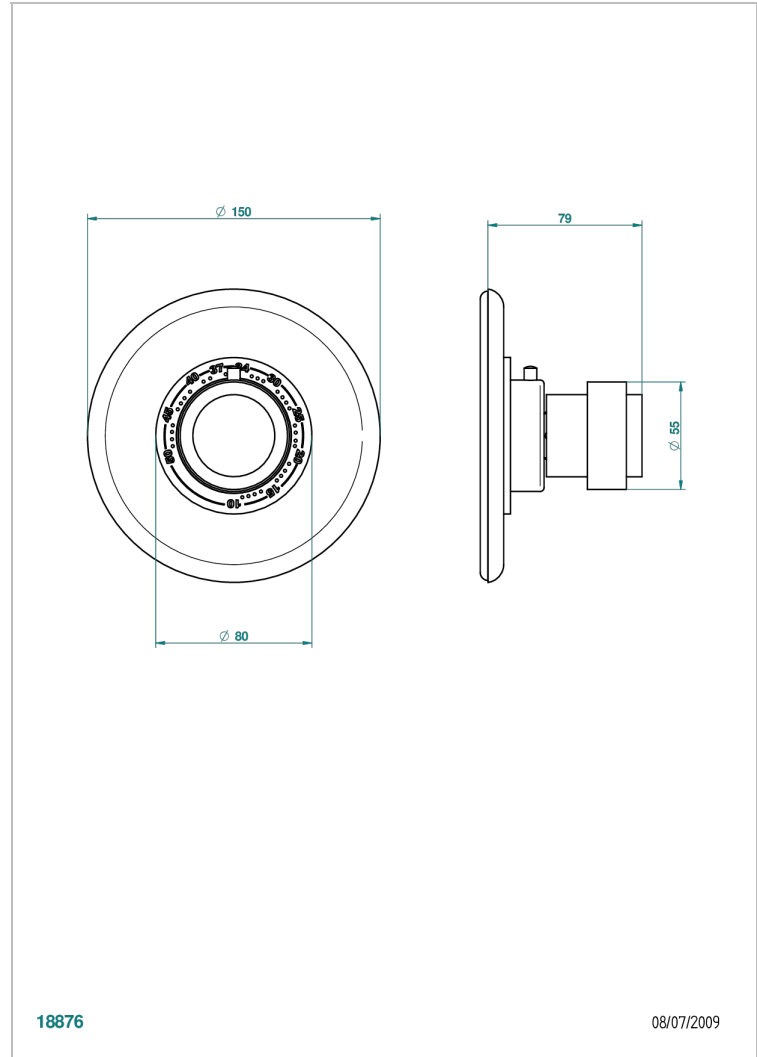

DIPLOMATE SMOOTH RINGS

U4A-15EN16EM

Trim plate and handle for eurotherm valve 8200/us & 8300/us

CHARACTERISTIC

- Diplomat Smooth rings
- Trim plate and handle for eurotherm valve 8200/us & 8300/us

AVAILABLE FINITIONS