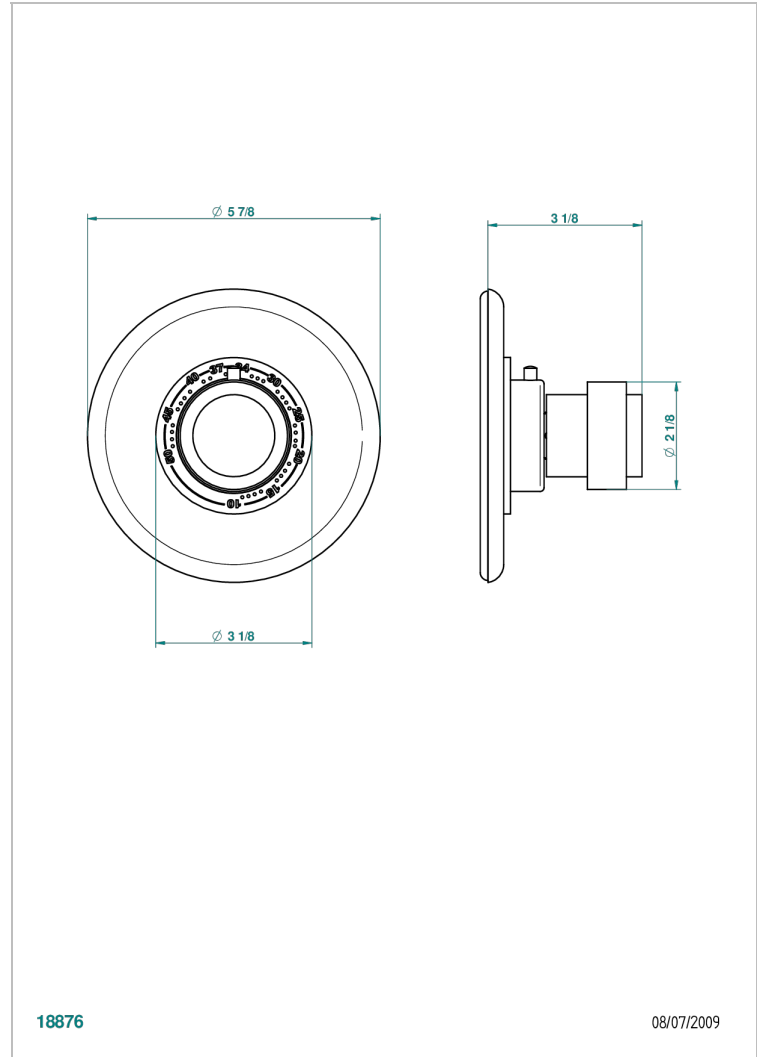

# DIPLOMATE SMOOTH RINGS

U4A-15EN16EM

Trim plate and handle for eurotherm valve 8200/us & 8300/us

## CHARACTERISTIC

- Diplomat Smooth rings
- Trim plate and handle for eurotherm valve 8200/us & 8300/us