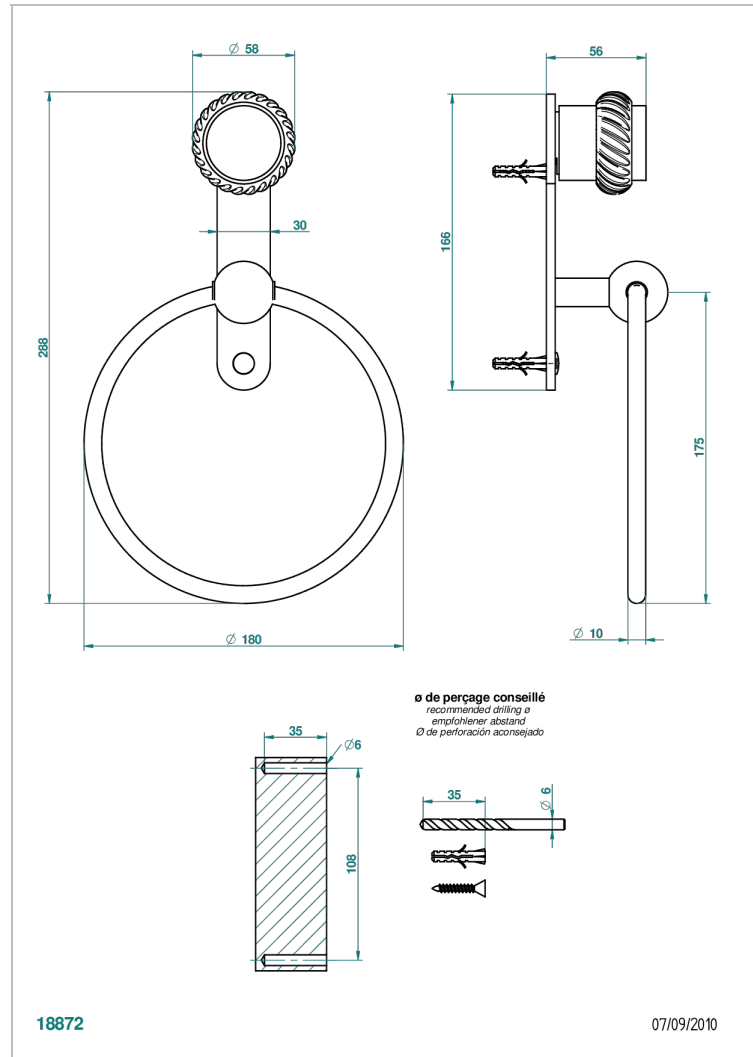

DIPLOMATE ROPED RINGS

U4C-504N

Towel ring

CHARACTERISTIC

- Diplomate Roped rings
- Towel ring

AVAILABLE FINITIONS

Black ceram - D30
Blush PVD - H62
Brass color PVD - H49
Brown bronze color PVD - F33
Chrome polished - A02
Chrome polished / gold polished - G02