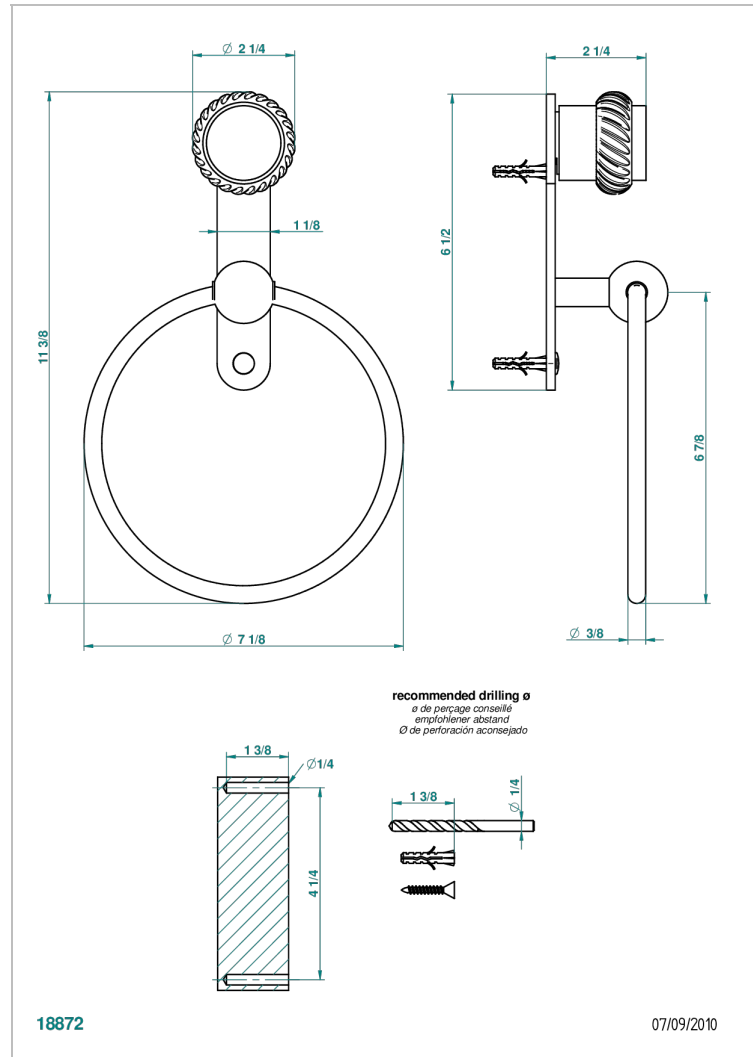

DIPLOMATE ROPED RINGS

U4C-504N

Towel ring

CHARACTERISTIC

- Diplomate Roped rings
- Towel ring

AVAILABLE FINITIONS

Black ceram - D30
 Blush PVD - H62
 Brass color PVD - H49
 Brown bronze color PVD - F33
 Chrome polished - A02
 Chrome polished / gold polished - G02

Matt graphite PVD - H65
 Matt nickel (American satin) - C01
 Matt nickel color PVD - H56
 Nickel antique / Sovereign - H28
 Nickel color PVD - H55
 Nickel polished - B01

Soft gold - F30
 Soft matt gold - F31
 Umber PVD - H66