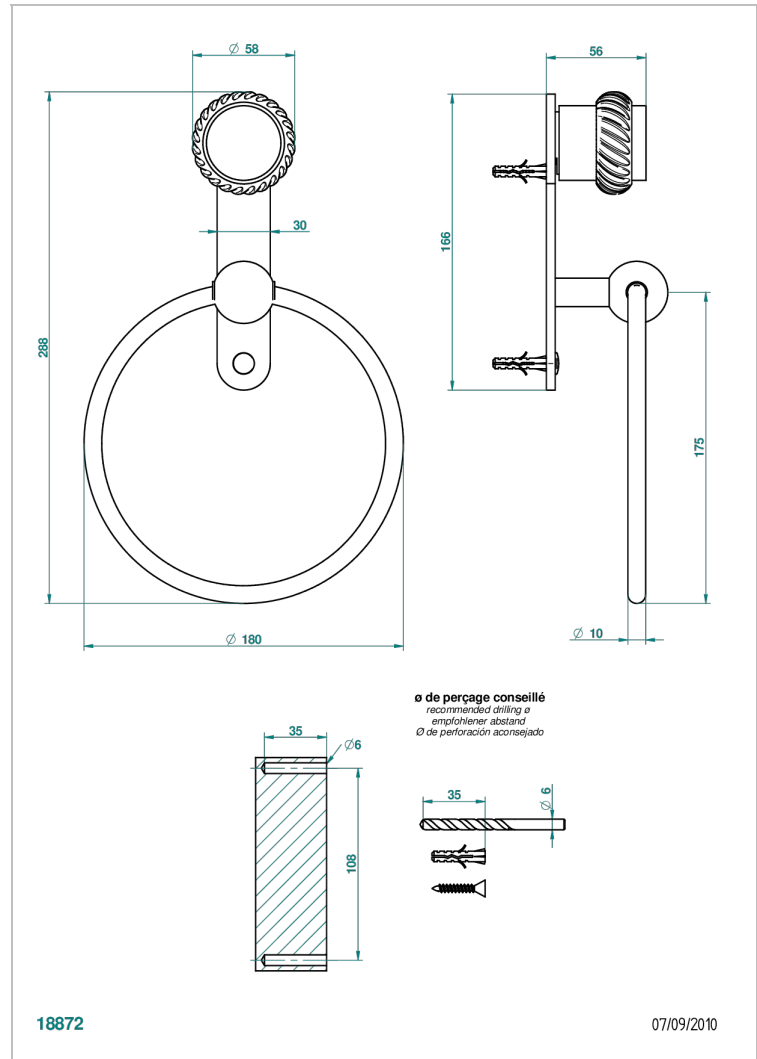

# DIPLOMATE ROPED RINGS

U4C-504N

Single towel ring

THG<sup>®</sup>  
PARIS

## CHARACTERISTIC

- Diplomate Roped rings
- Single towel ring