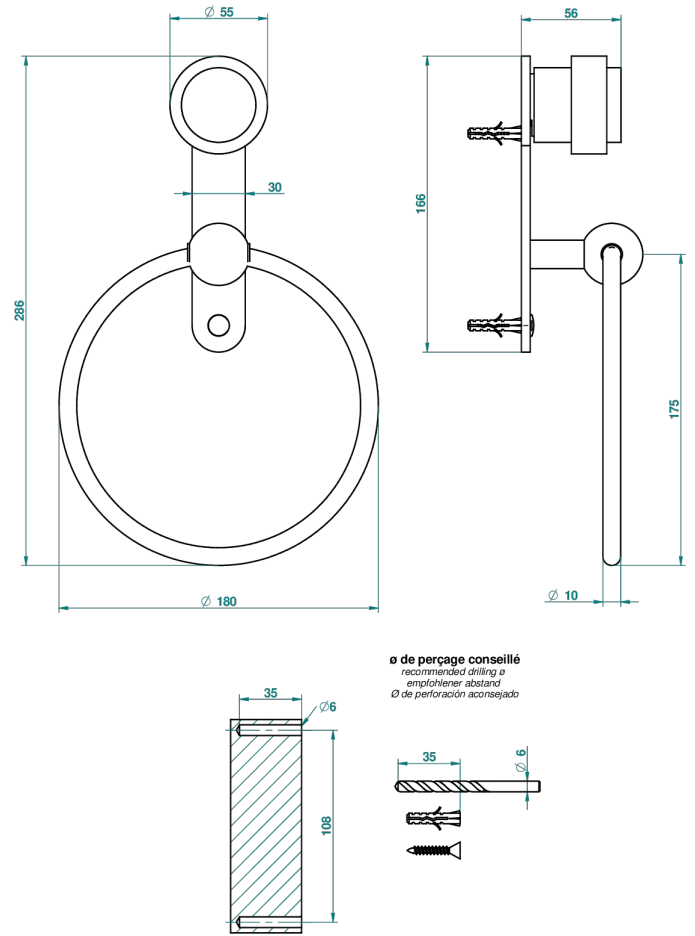

DIPLOMATE SMOOTH RINGS

U4A-504N

Towel ring

18871

07/09/2010

CHARACTERISTIC

- Diplomate Smooth rings
- Towel ring

AVAILABLE FINITIONS