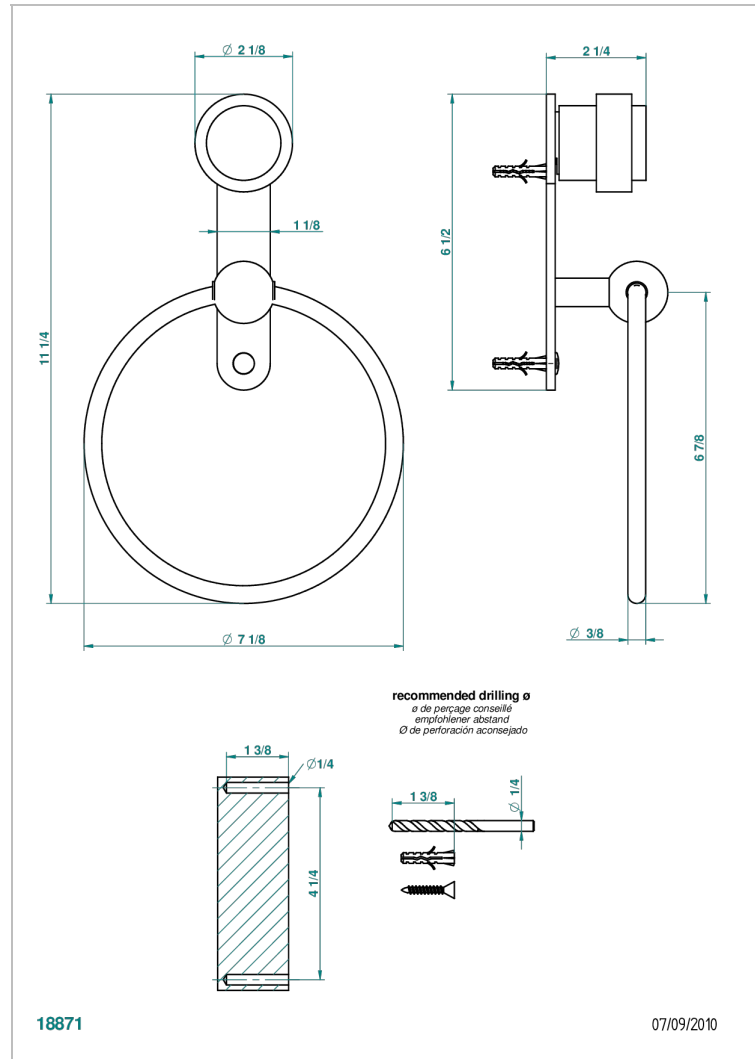

# DIPLOMATE SMOOTH RINGS

U4A-504N

Towel ring

## CHARACTERISTIC

- Diplomate Smooth rings
- Towel ring