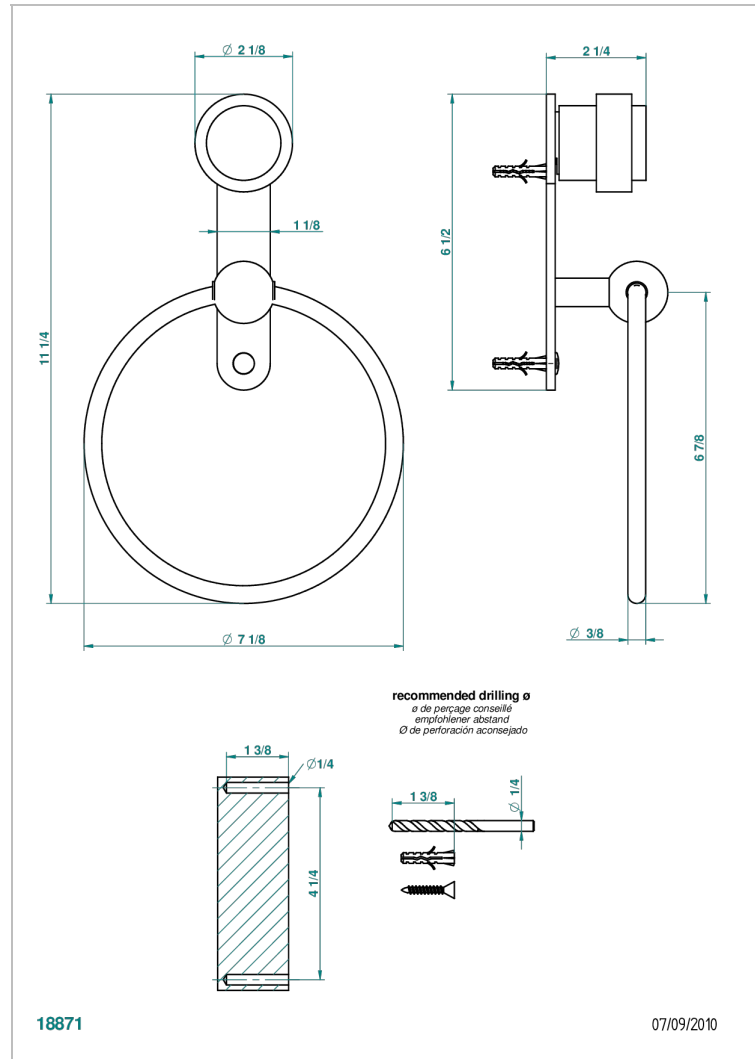

# DIPLOMATE SMOOTH RINGS

U4A-504N

Single towel ring

## CHARACTERISTIC

- Diplomate Smooth rings
- Single towel ring