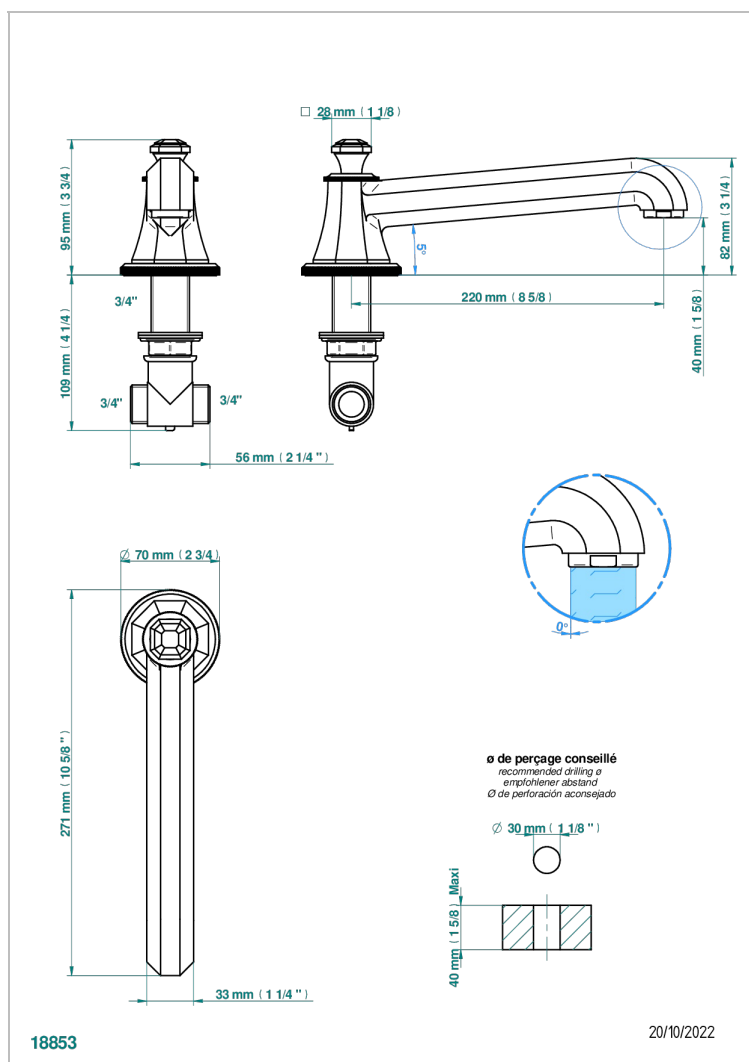

TRADITION WITH LEVER HANDLES

A58-29SG

Bathtub spout

CHARACTERISTIC

- Tradition with lever handles
- Bathtub spout

AVAILABLE FINITIONS

Black ceram - D30

Blush PVD - H62