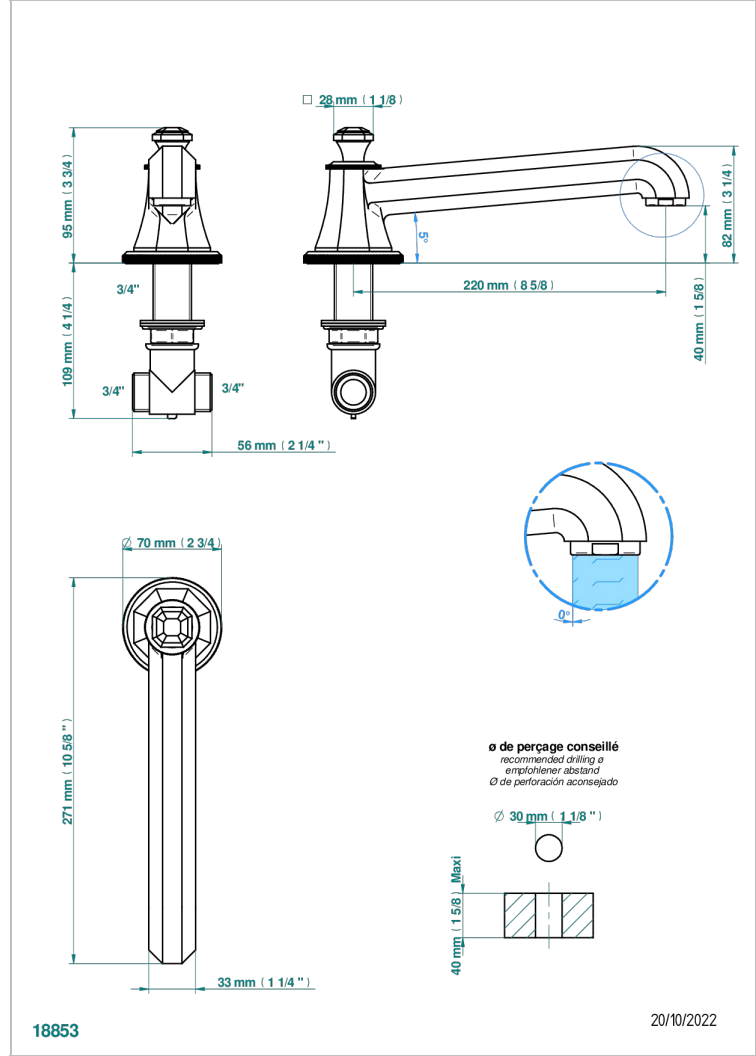

TRADITION WITH LEVER

A58-29SG

Rim mounted bath spout, super goliath

THG[®]
PARIS

CHARACTERISTIC

- Tradition with lever
- Rim mounted bath spout, super goliath

AVAILABLE FINITIONS

Antique nickel - H28
Black ceram - D30
Blush PVD - H62
Brass color PVD - H49
Brown bronze color PVD - F33
Gold color PVD - H52