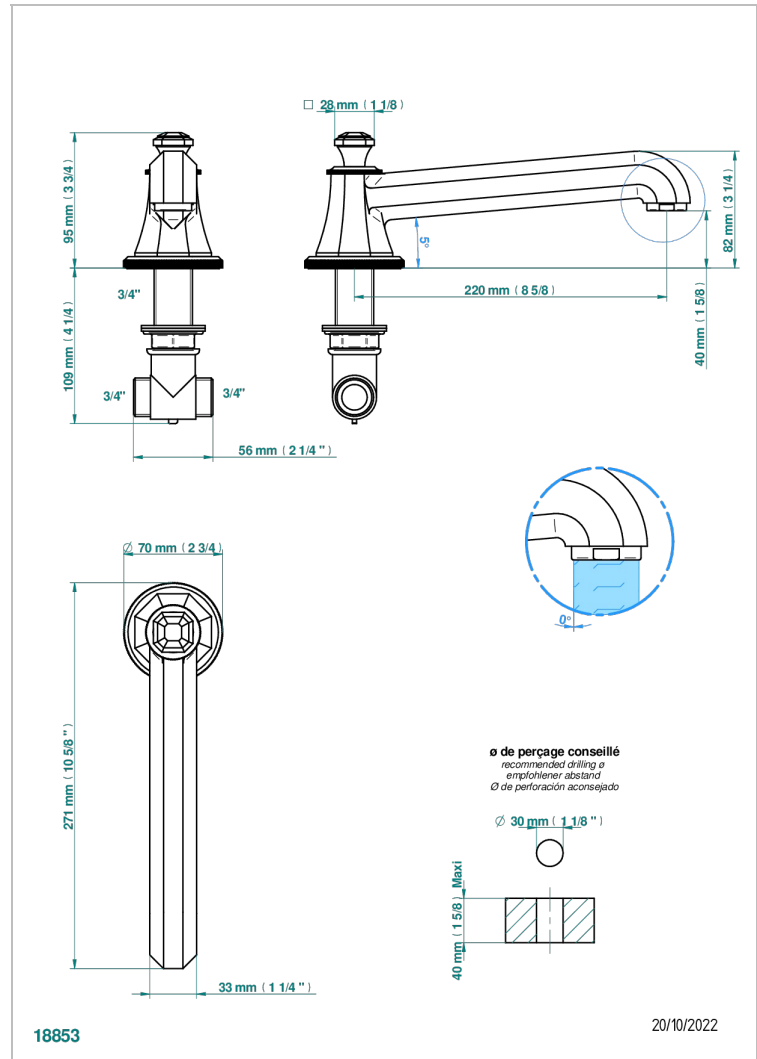

ART DECO CRYSTAL

A56-29SG

Bathtub spout

THG[®]
PARIS

CHARACTERISTIC

- Art Déco Crystal
- Bathtub spout

AVAILABLE FINITIONS

Black ceram - D30
Blush PVD - H62
Brass color PVD - H49
Brown bronze color PVD - F33
Chrome polished - A02
Chrome polished / gold polished - G02