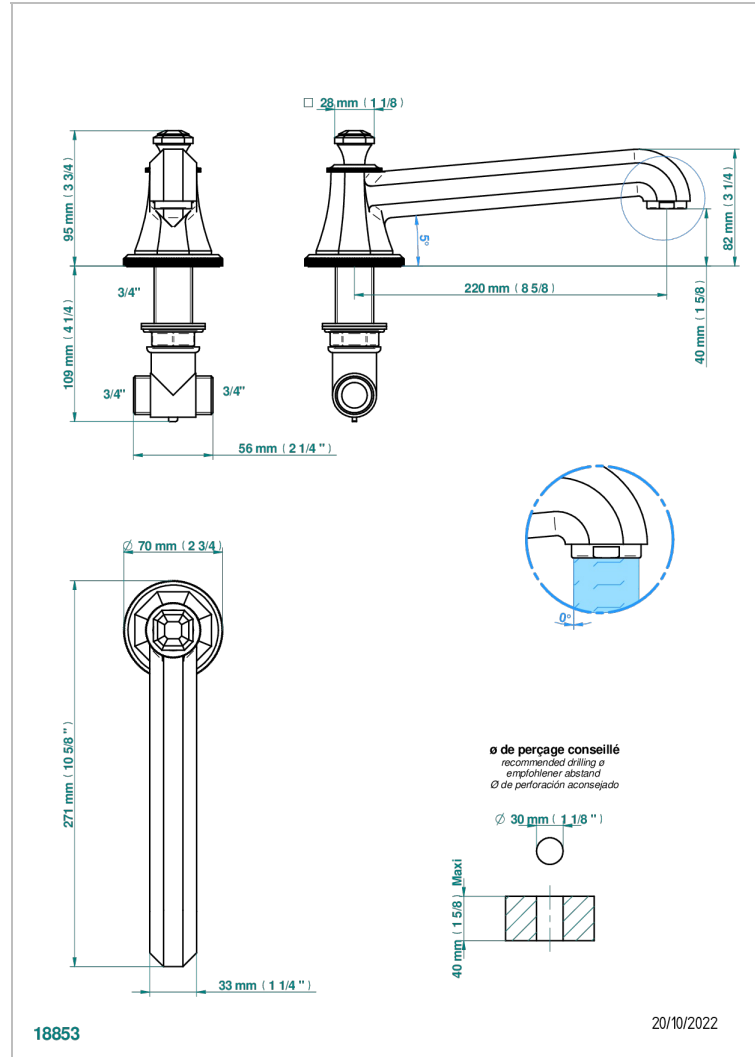

ART DECO CRYSTAL

A56-29SG

Rim mounted bath spout, super goliath

CHARACTERISTIC

- Art Déco Crystal
- Rim mounted bath spout, super goliath

AVAILABLE FINITIONS

Antique nickel - H28
Black ceram - D30
Blush PVD - H62
Brass color PVD - H49
Brown bronze color PVD - F33
Gold color PVD - H52