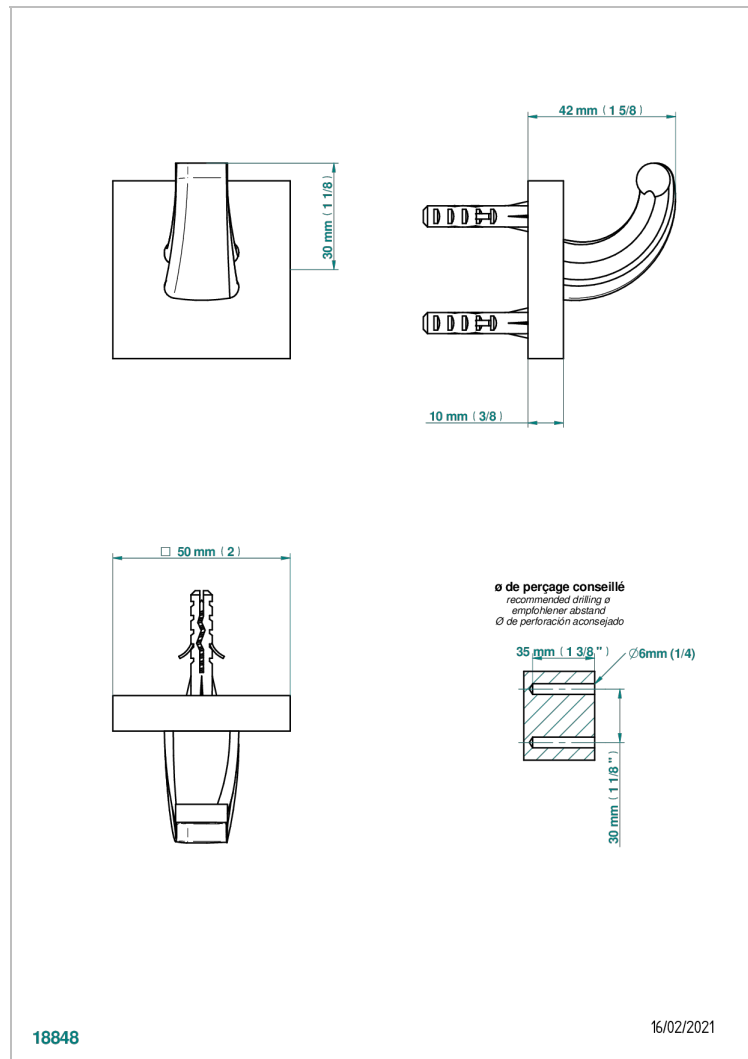

# PROFIL BLACK ONYX WITH LEVER

A6P-508

Single robe hook

THG<sup>®</sup>  
PARIS

18848

16/02/2021

## CHARACTERISTIC

- Profil Black Onyx with lever
- Single robe hook