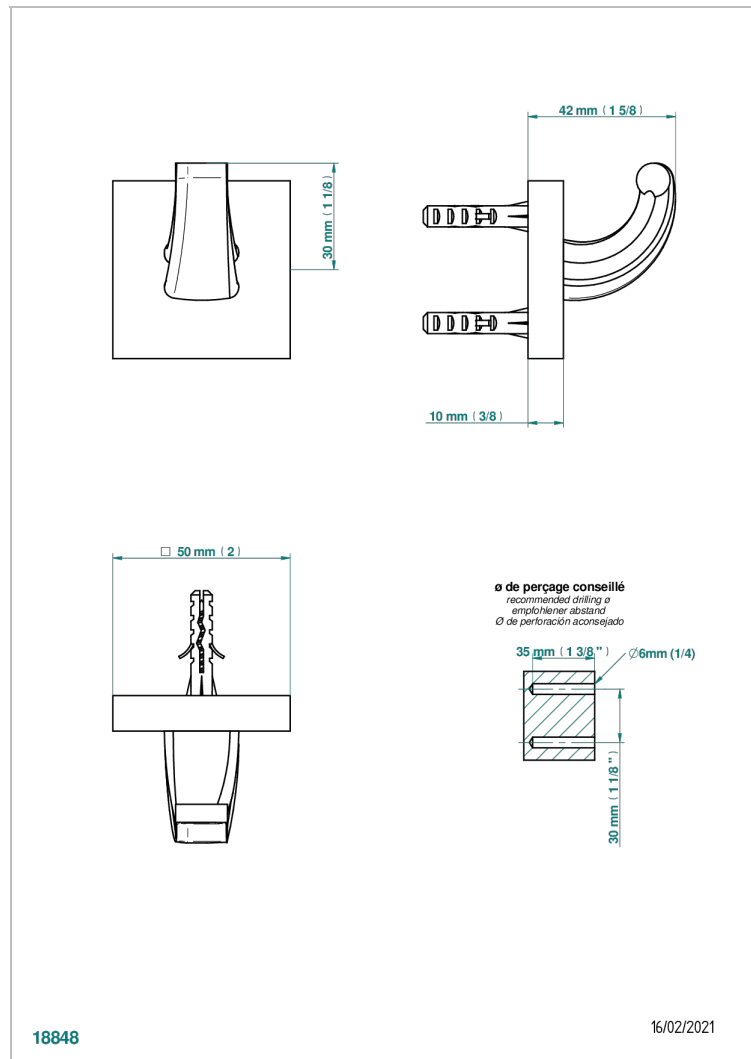

# PROFIL BLACK ONYX WITH LEVER

A6P-508

Single robe hook

THG<sup>®</sup>  
PARIS

18848

16/02/2021

## CHARACTERISTIC

- Profil Black Onyx with lever
- Single robe hook