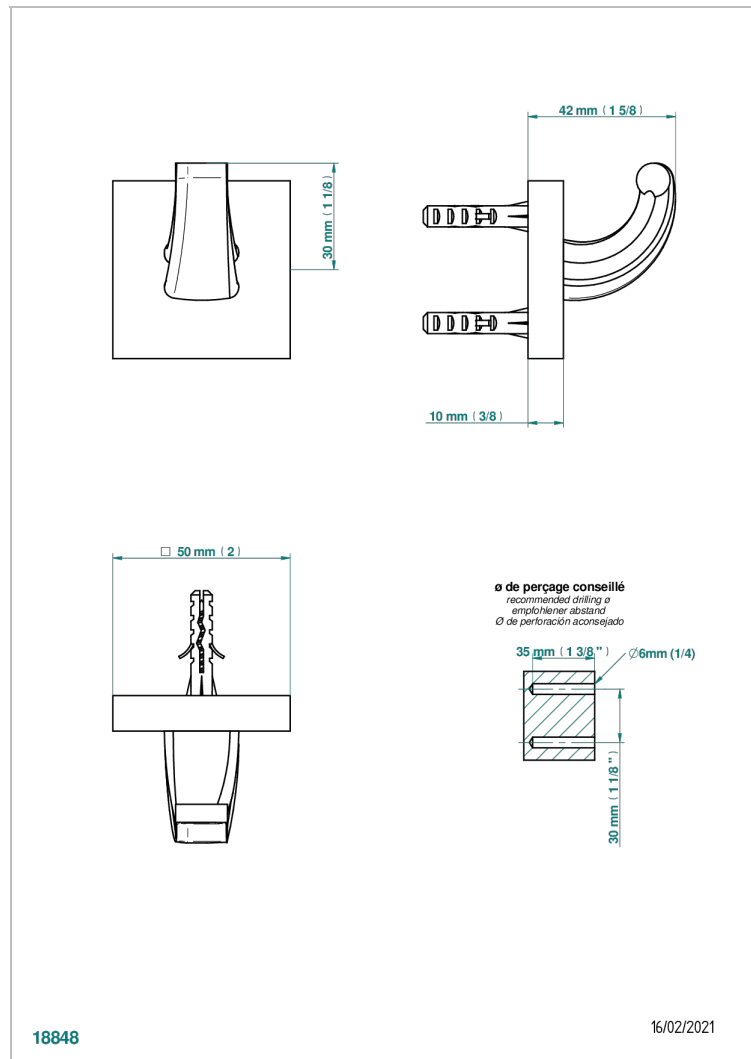

PROFIL BLACK ONYX WITH LEVER

A6P-508

Single robe hook

THG[®]
PARIS

18848

16/02/2021

CHARACTERISTIC

- Profil Black Onyx with lever
- Single robe hook