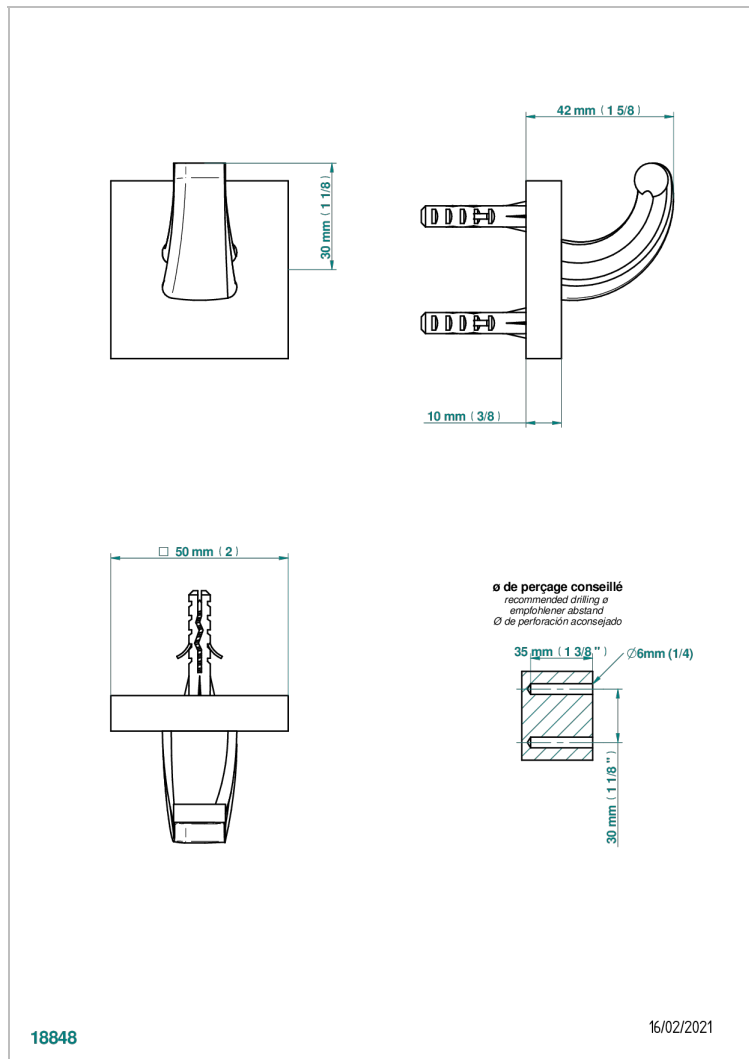

PROFIL BLACK ONYX WITH LEVER

A6P-508

带衣钩的浴衣架

特色

- Profil Black Onyx with lever
- 带衣钩的浴衣架

可选饰面

Black ceram - D30
Blush PVD - H62
Graphite PVD - H64
Matt Umber PVD - H67
Matt blush PVD - H60
Matt graphite PVD - H65