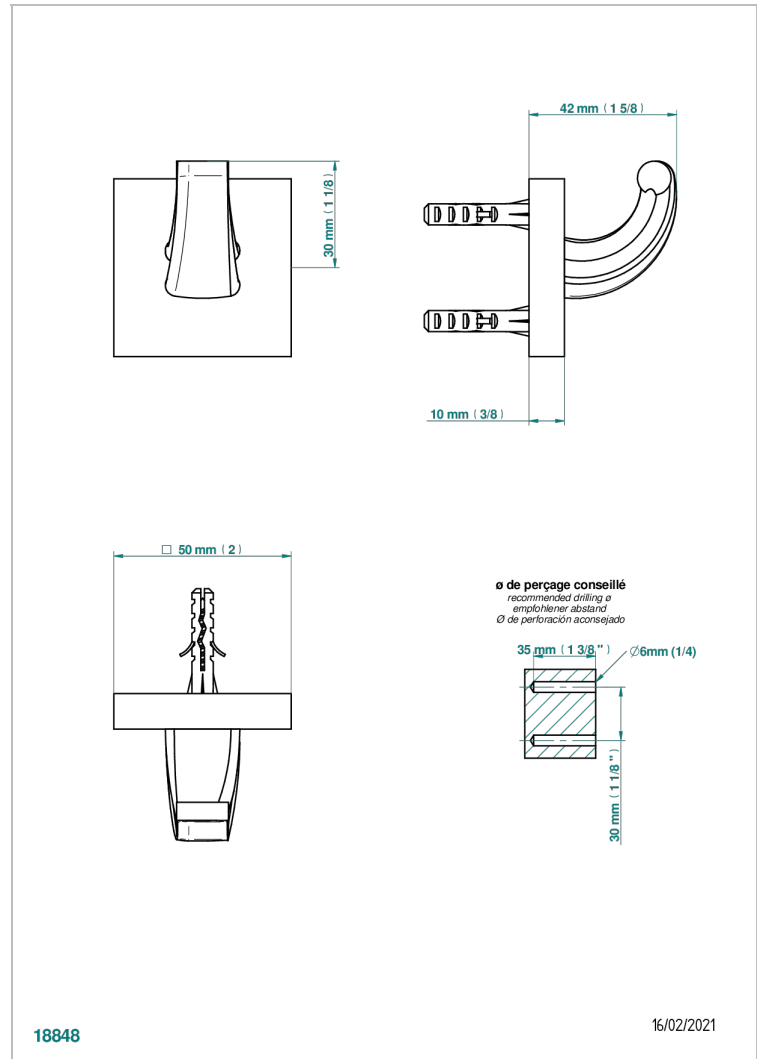

PROFIL BLACK ONYX

A6N-508

Robe hook single small

CHARACTERISTIC

- Profil Black Onyx
- Robe hook single small

AVAILABLE FINITIONS

Black ceram - D30
Blush PVD - H62
Brass color PVD - H49
Brown bronze color PVD - F33
Chrome polished - A02
Chrome polished / gold polished - G02