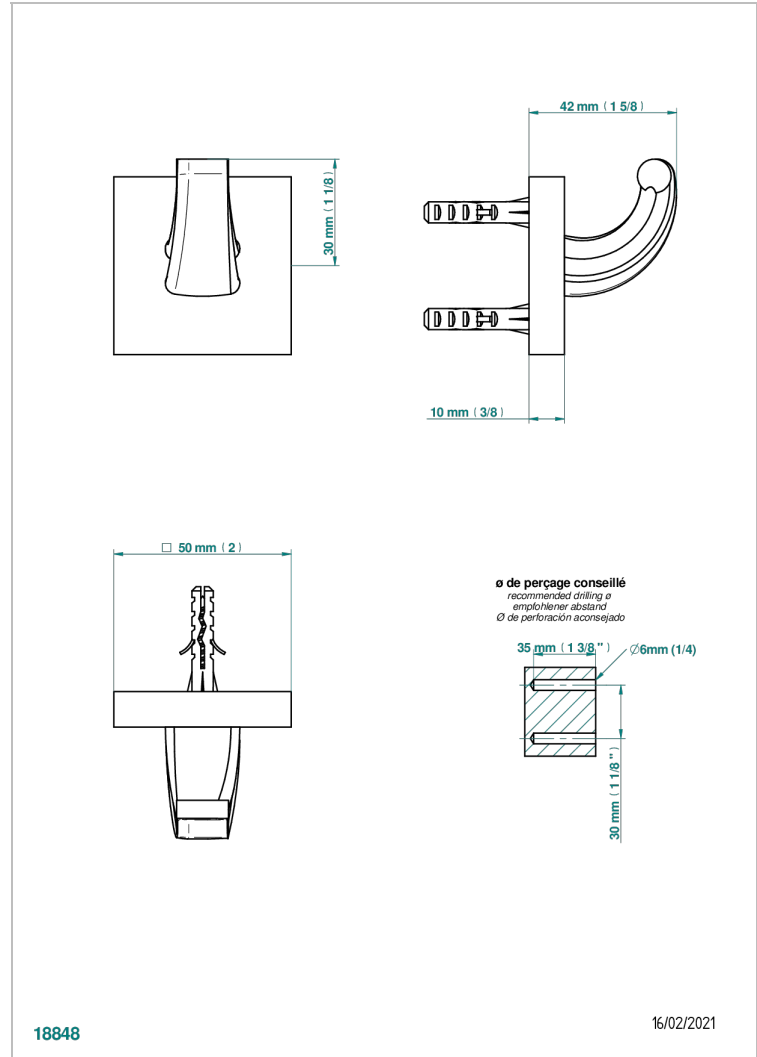

PROFIL BLACK ONYX

A6N-508

Single robe hook

THG[®]
PARIS

18848

16/02/2021

CHARACTERISTIC

- Profil Black Onyx
- Single robe hook