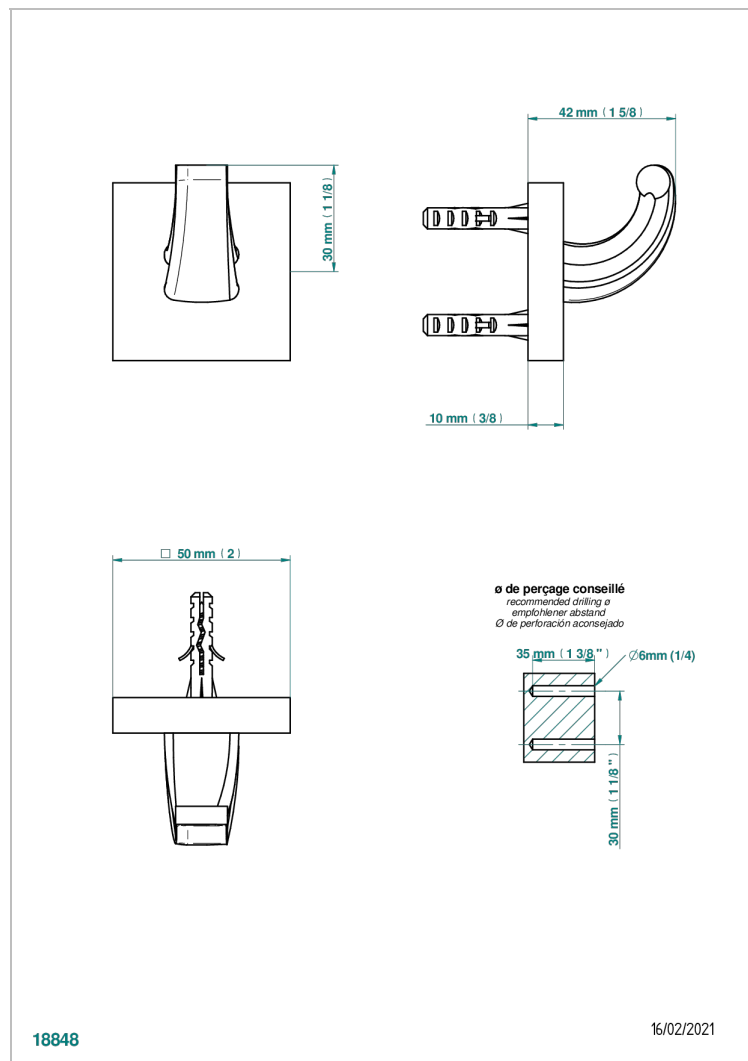

# PROFIL LALIQUE CLEAR CRYSTAL WITH LEVER HANDLES

A6H-508

Robe hook single small

18848

16/02/2021

## CHARACTERISTIC

- Profil Lalique Clear crystal with lever handles
- Robe hook single small