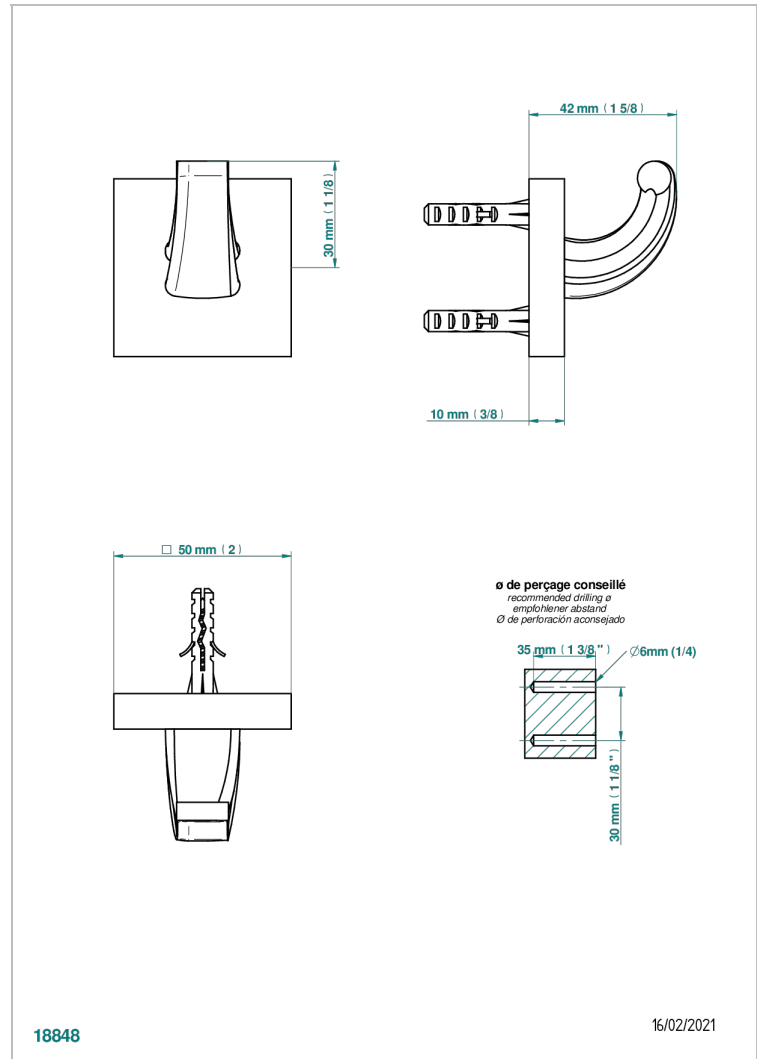

PROFIL LALIQUE CLEAR CRYSTAL WITH LEVER

A6H-508

Single robe hook

18848

16/02/2021

CHARACTERISTIC

- Profil Laliq Clear crystal with lever
- Single robe hook

AVAILABLE FINITIONS