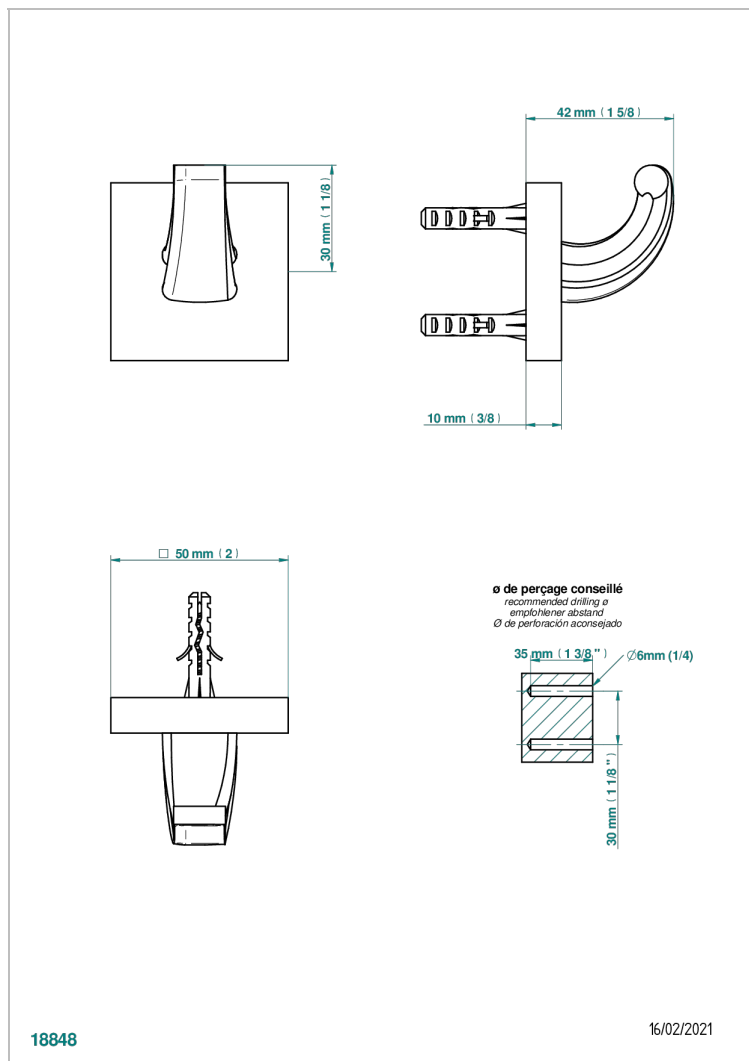

PROFIL LALIQUE CLEAR CRYSTAL WITH LEVER

A6H-508

Single robe hook

18848

16/02/2021

CHARACTERISTIC

- Profil LaliQue Clear crystal with lever
- Single robe hook

AVAILABLE FINITIONS