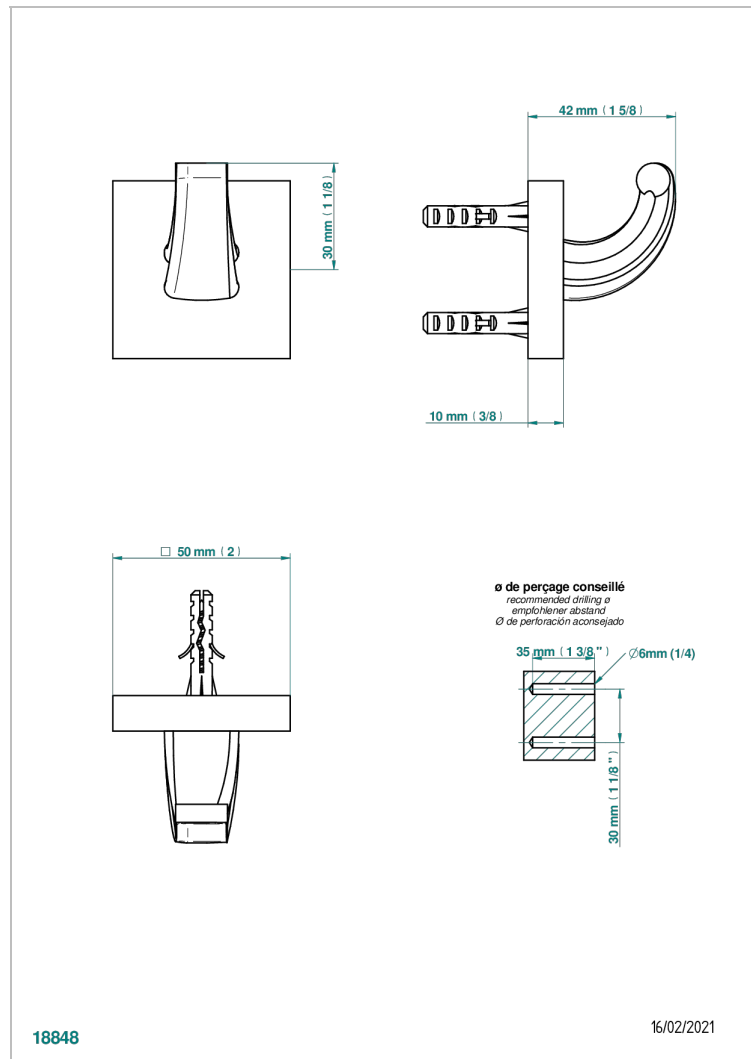

PROFIL LALIQUE CLEAR CRYSTAL

A6G-508

Robe hook single small

18848

16/02/2021

CHARACTERISTIC

- Profil Laliq Clear crystal
- Robe hook single small

AVAILABLE FINITIONS