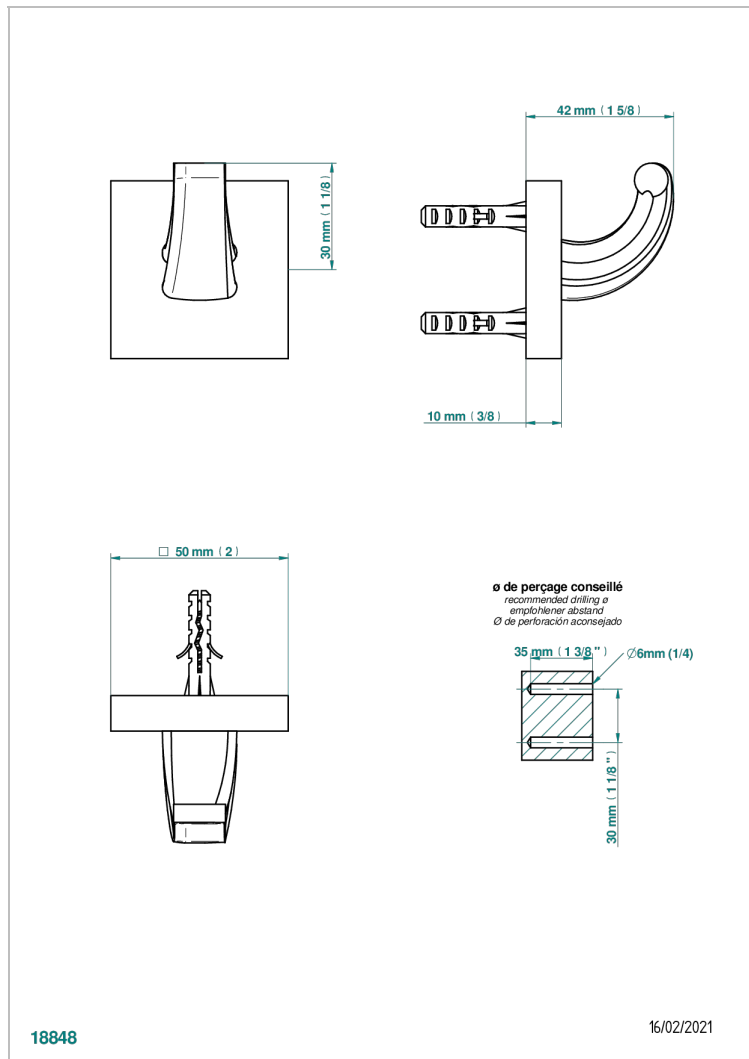

PROFIL LALIQUE CLEAR CRYSTAL

A6G-508

Single robe hook

THG[®]
PARIS

CHARACTERISTIC

- Profil LaliQue Clear crystal
- Single robe hook

AVAILABLE FINITIONS

Antique nickel - H28
Black ceram - D30
Blush PVD - H62
Brass color PVD - H49
Brown bronze color PVD - F33
Gold color PVD - H52