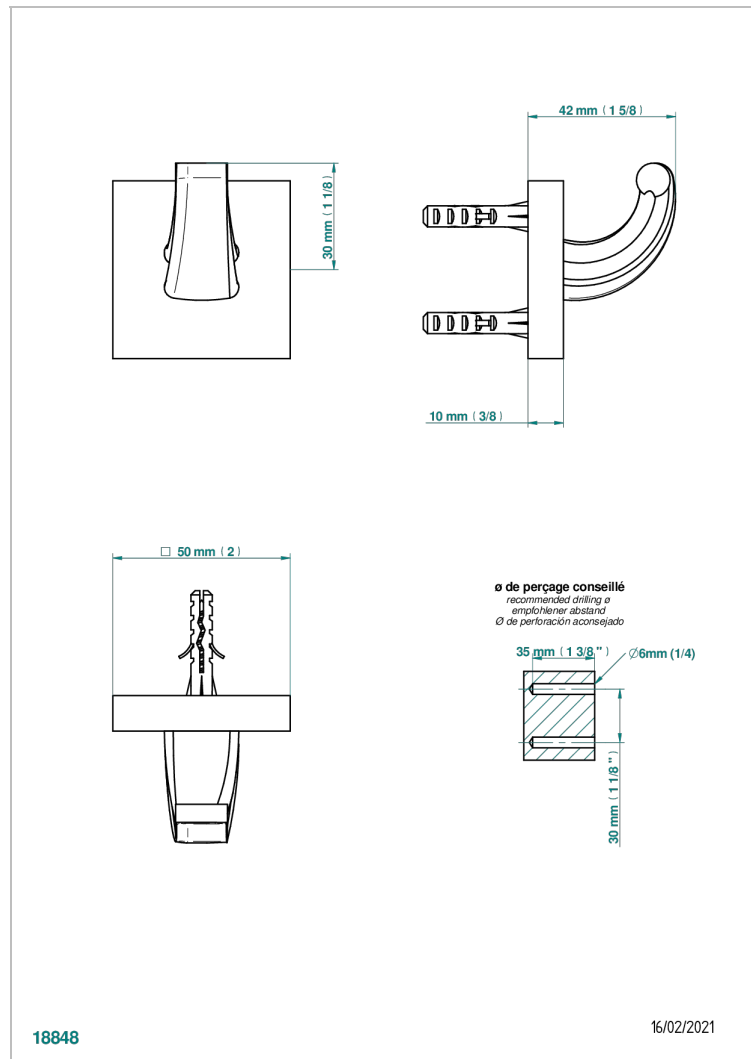

PROFIL LALIQUE CLEAR CRYSTAL

A6G-508

Single robe hook

THG[®]
PARIS

CHARACTERISTIC

- Profil Laliq Clear crystal
- Single robe hook

AVAILABLE FINITIONS

Antique nickel - H28
Black ceram - D30
Blush PVD - H62
Brass color PVD - H49
Brown bronze color PVD - F33
Gold color PVD - H52