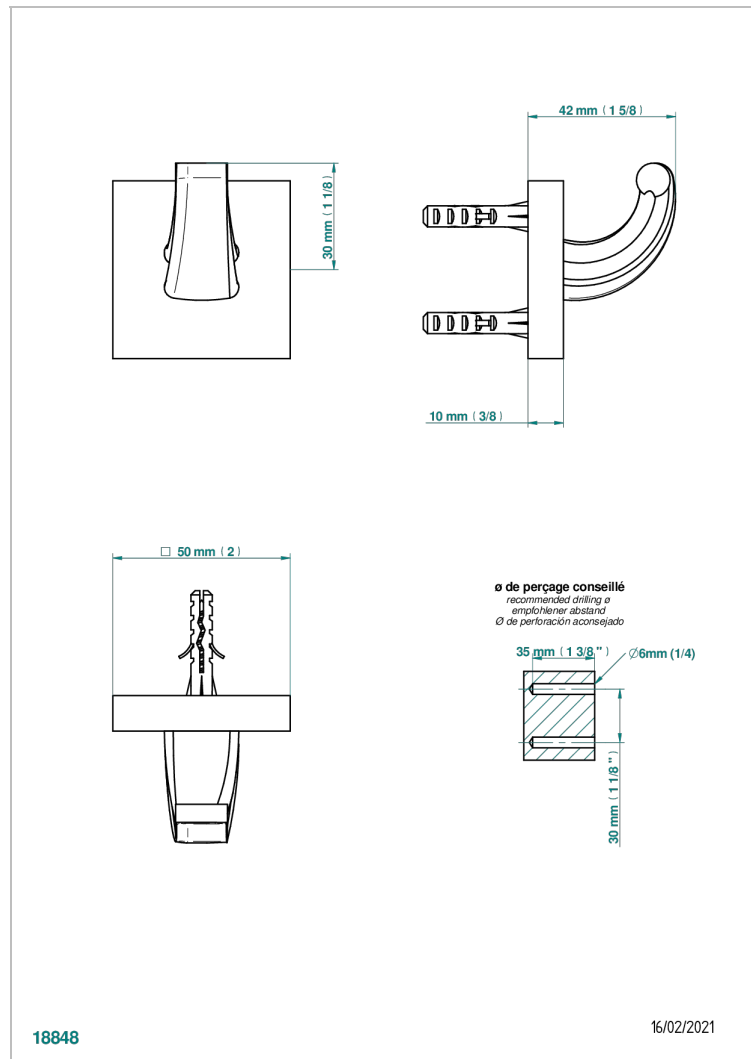

# PROFIL LALIQUE CLEAR CRYSTAL

A6G-508

Single robe hook

THG<sup>®</sup>  
PARIS

## CHARACTERISTIC

- Profil Laliq Clear crystal
- Single robe hook