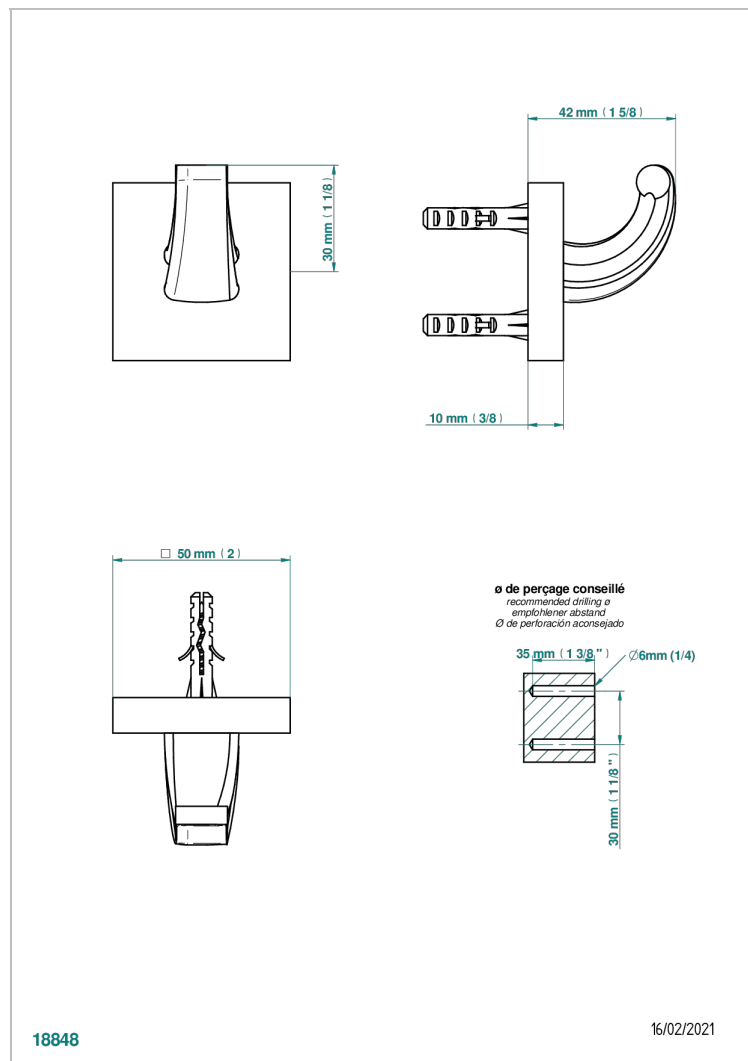

PROFIL METAL WITH LEVER HANDLES

A6B-508

Robe hook single small

18848

16/02/2021

CHARACTERISTIC

- Profil Metal with lever handles
- Robe hook single small

AVAILABLE FINITIONS