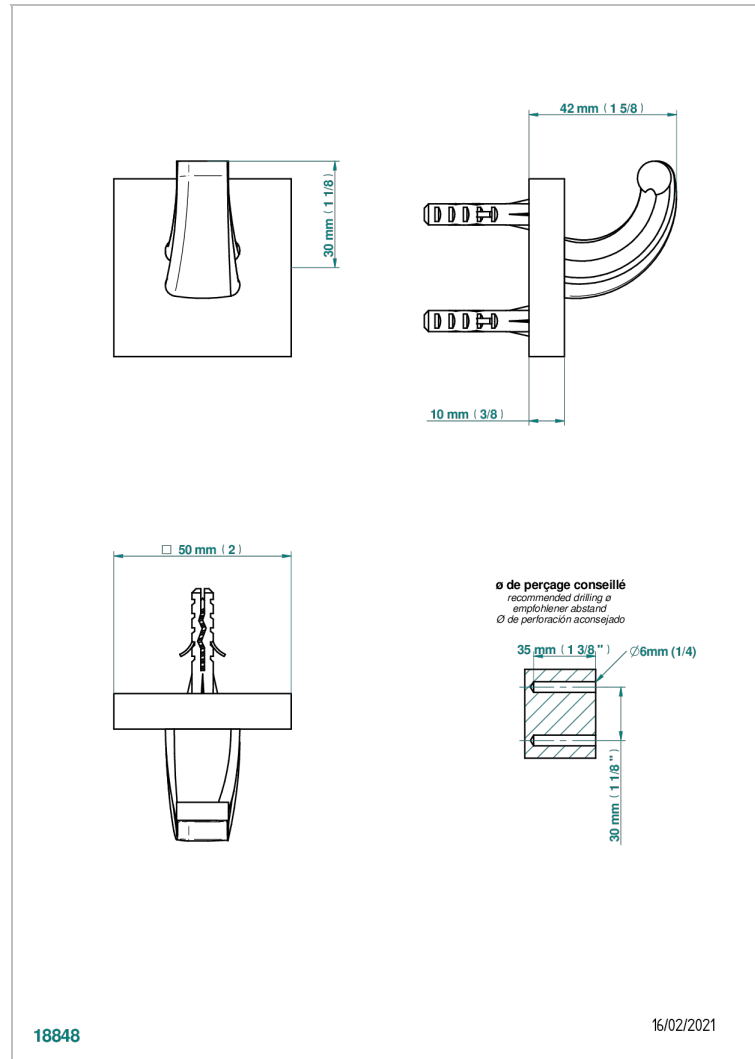

PROFIL METAL WITH LEVER

A6B-508

Single robe hook

CHARACTERISTIC

- Profil Metal with lever
- Single robe hook

AVAILABLE FINITIONS

Antique nickel - H28
Black ceram - D30
Blush PVD - H62
Brass color PVD - H49
Brown bronze color PVD - F33
Gold color PVD - H52