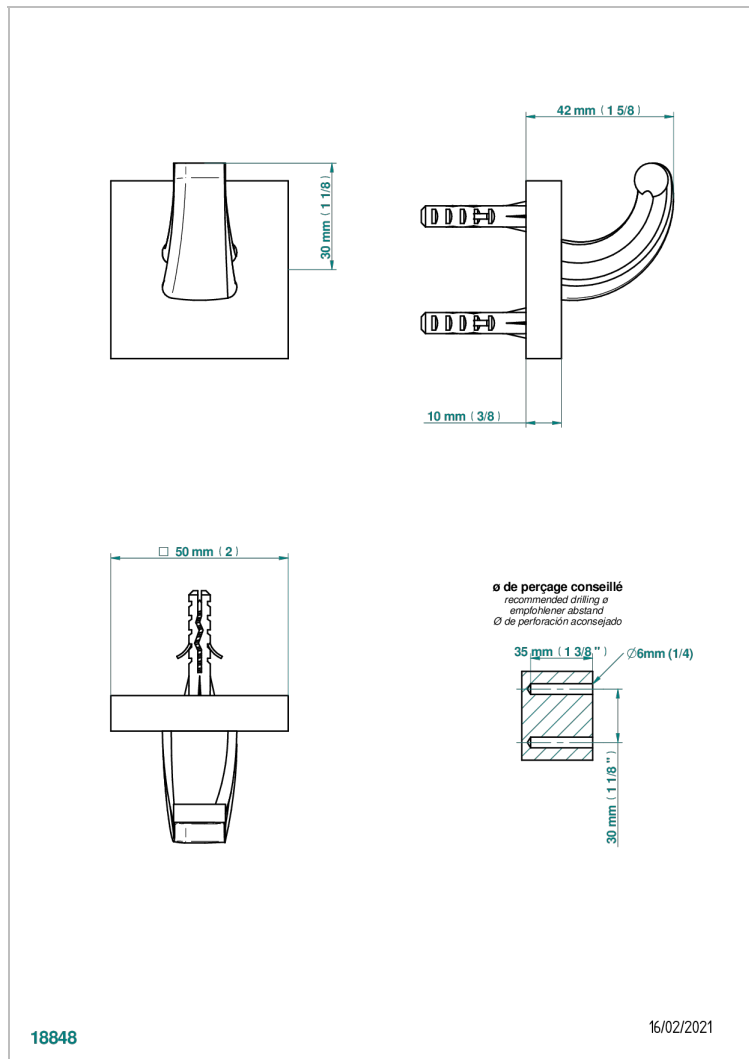

PROFIL METAL WITH LEVER

A6B-508

Single robe hook

CHARACTERISTIC

- Profil Metal with lever
- Single robe hook

AVAILABLE FINITIONS

Antique nickel - H28
Black ceram - D30
Blush PVD - H62
Brass color PVD - H49
Brown bronze color PVD - F33
Gold color PVD - H52