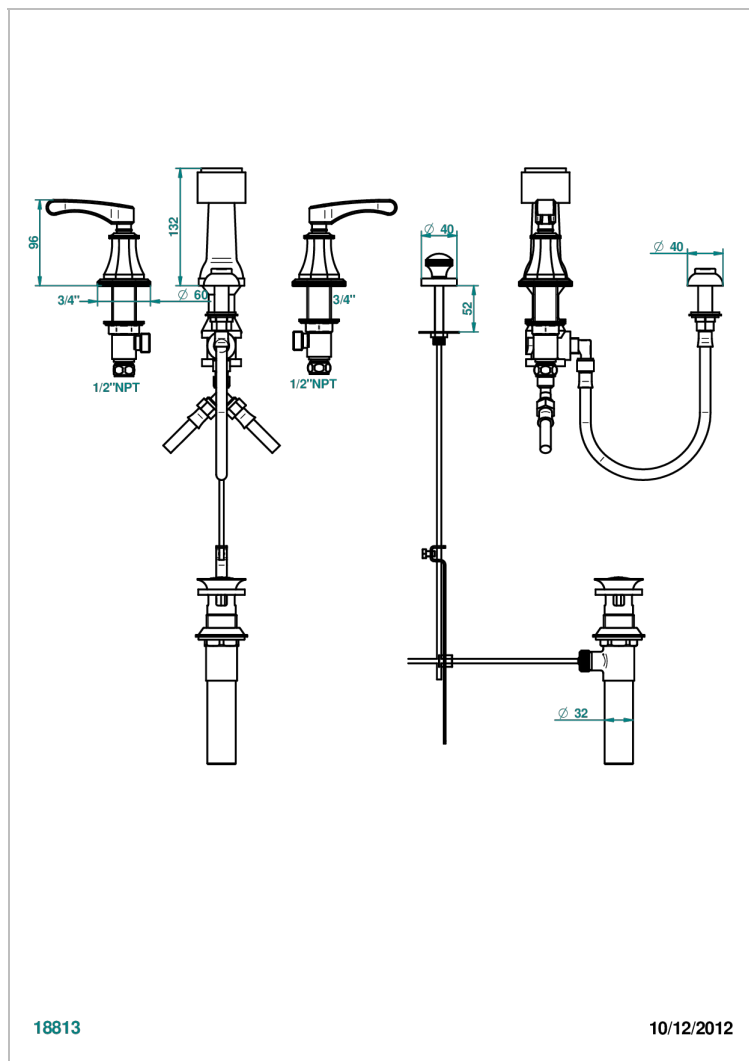

ART DECO WITH LEVER HANDLES

A55-207KA

Deck mounted 3-hole bidet with vertical spray, vacuum breaker and drain

CHARACTERISTIC

- ASME : ASME A112.18.1-2011/CSA B125.1-11

STANDARDS

AVAILABLE FINITIONS

Black ceram - D30