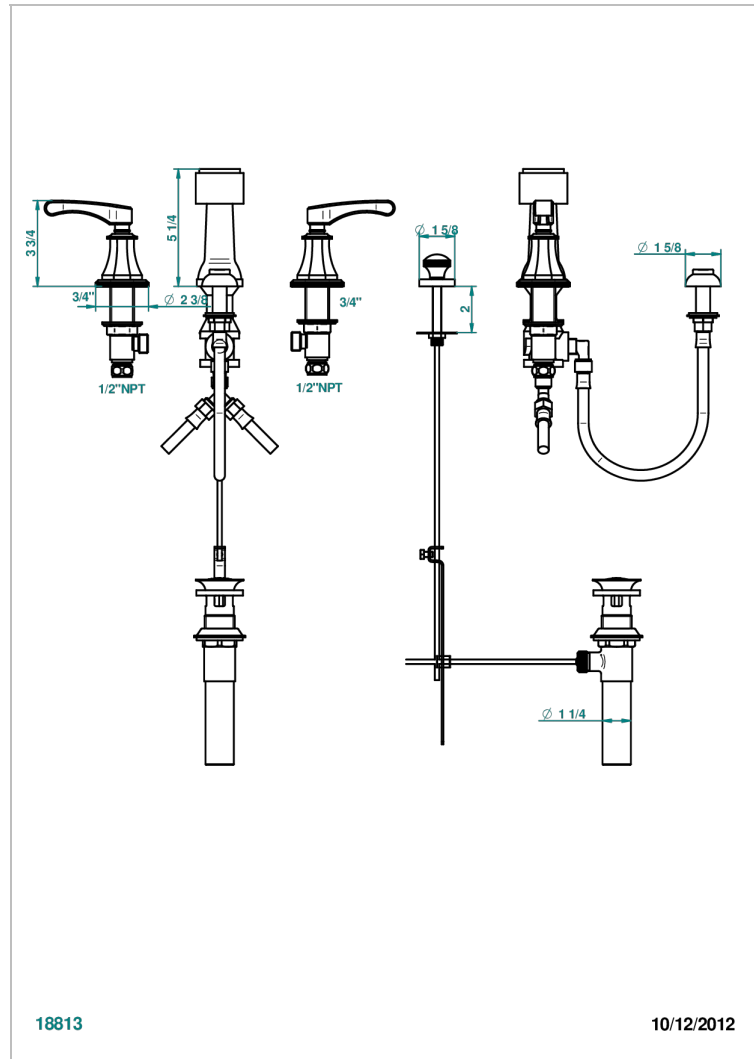

ART DECO WITH LEVER HANDLES

A55-207KA

Deck mounted 3-hole bidet with vertical spray, vacuum breaker and drain

18813

10/12/2012

CHARACTERISTIC

- ASME : ASME A112.18.1-2011/CSA B125.1-11

STANDARDS

Nickel antique / Sovereign - H28

Nickel color PVD - H55

Nickel polished - B01

Soft gold - F30

Soft matt gold - F31

Umber PVD - H66