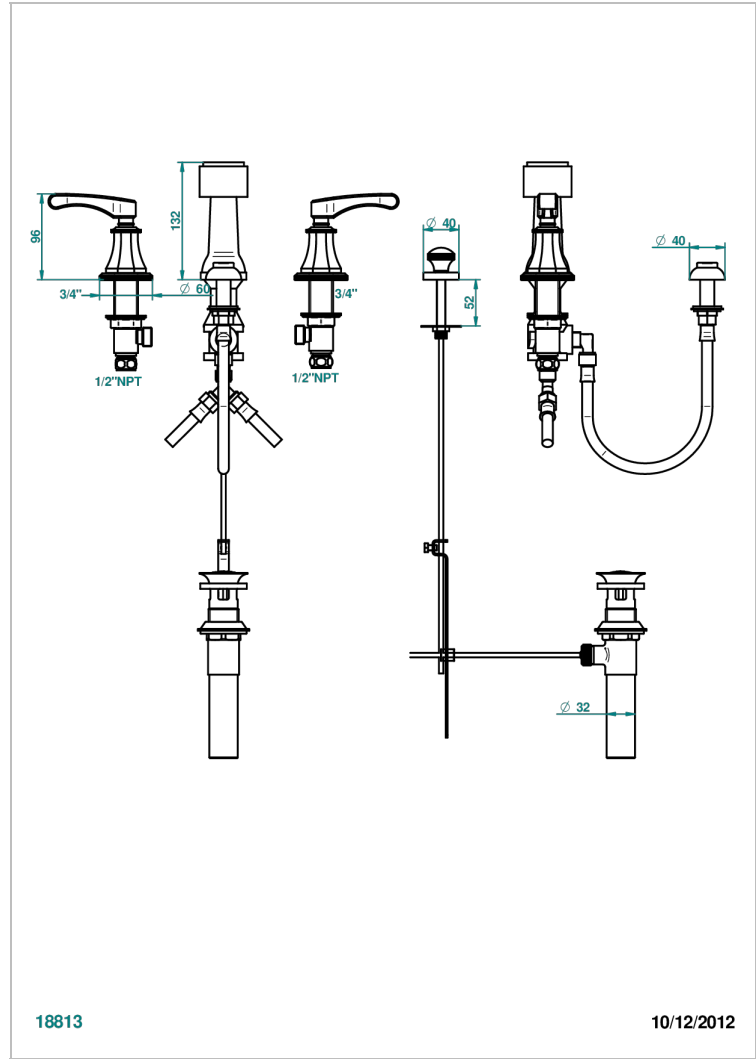

ART DECO WITH LEVER

A55-207KA

THG[®]
PARIS

Bidet Faucet with vertical spray, drain and vacuum breaker, for bidet Kohler

18813

10/12/2012

CHARACTERISTIC

- ASME : ASME A112.18.1-2011/CSA B125.1-11

STANDARDS

AVAILABLE FINITIONS

Antique nickel - H28
Black ceram - D30
Blush PVD - H62
Brass color PVD - H49
Brown bronze color PVD - F33
Gold color PVD - H52

Graphite PVD - H64
Lacquered light bronze - D01
Matt Umber PVD - H67
Matt blush PVD - H60
Matt brass color PVD - H50
Matt brown bronze color PVD - F34