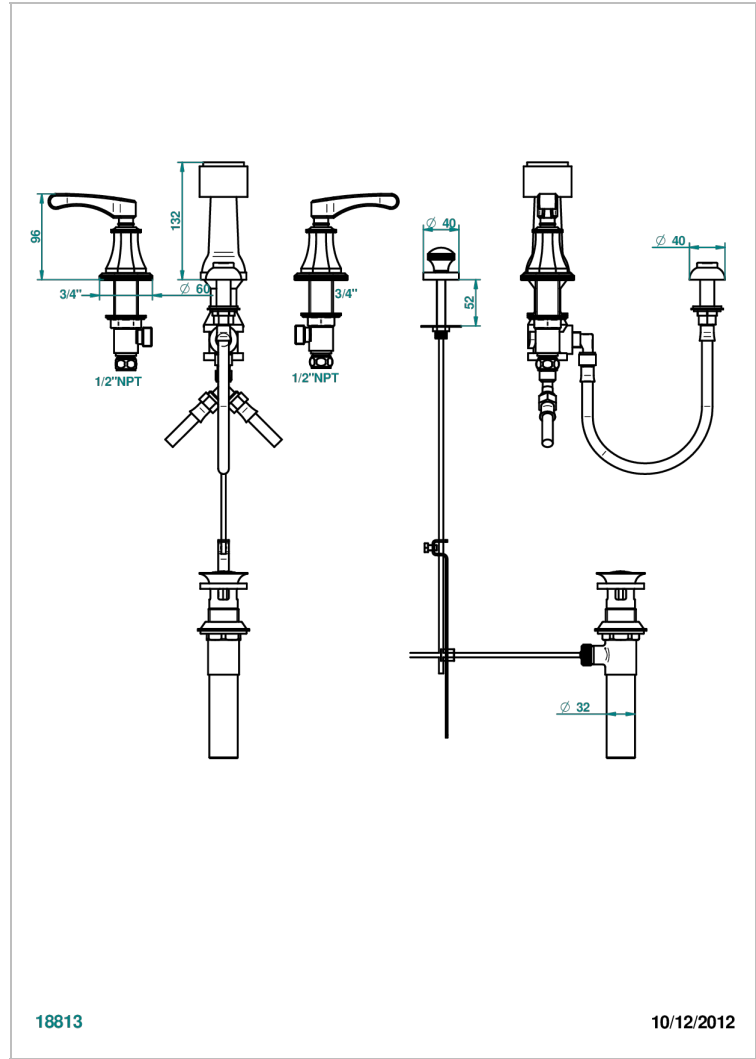

# ART DECO WITH LEVER

A55-207KA

THG<sup>®</sup>  
PARIS

Bidet Faucet with vertical spray, drain and vacuum breaker, for bidet Kohler

18813

10/12/2012