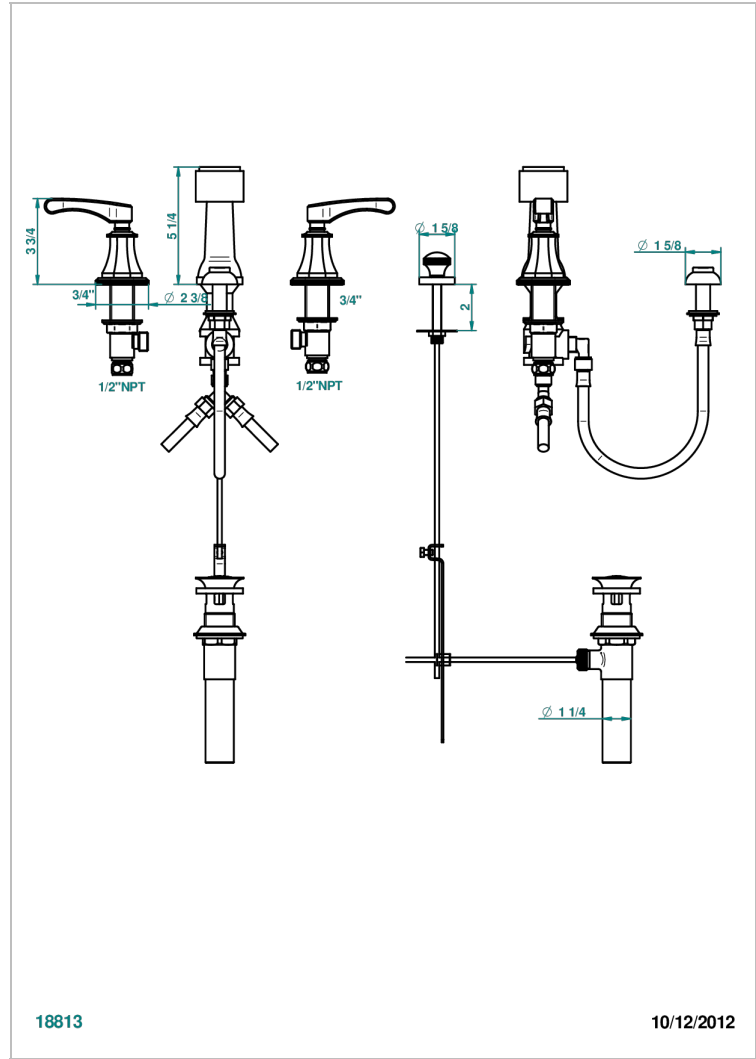

ART DECO WITH LEVER

A55-207KA

THG
PARIS

Bidet Faucet with vertical spray, drain and vacuum breaker, for bidet Kohler

18813

10/12/2012

CHARACTERISTIC

- ASME : ASME A112.18.1-2011/CSA B125.1-11

STANDARDS

AVAILABLE FINITIONS

Antique nickel - H28
Black ceram - D30
Blush PVD - H62
Brass color PVD - H49
Brown bronze color PVD - F33
Gold color PVD - H52

Graphite PVD - H64
Lacquered light bronze - D01
Matt Umber PVD - H67
Matt blush PVD - H60
Matt brass color PVD - H50
Matt brown bronze color PVD - F34