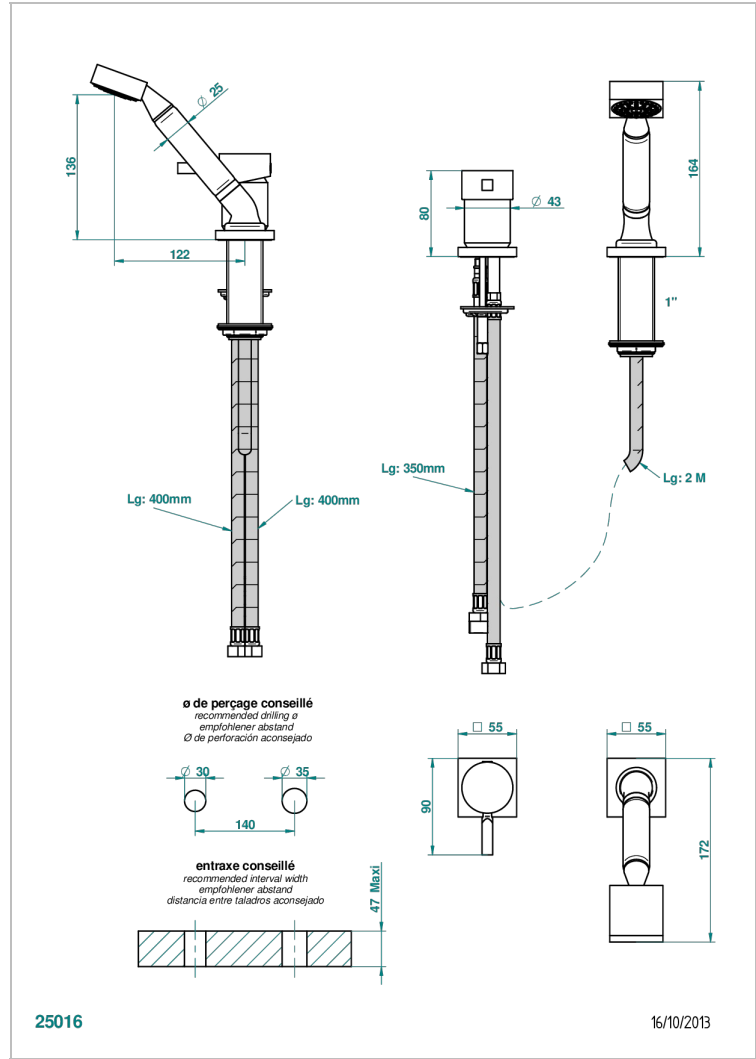

BELUGA WITH LEVER

G1U-6523/60A

Rim mounted ceramic mixer with handshower

CHARACTERISTIC

- Beluga with lever
- Rim mounted ceramic mixer with handshower

TECHNICAL SPECS

- Recommandé : 3 bars (max. 5 bars) - Advised : 43,5 psi (max. 72 psi)
- 9,5 l/min à 3 bars (2.5 gpm at 43.5 psi)