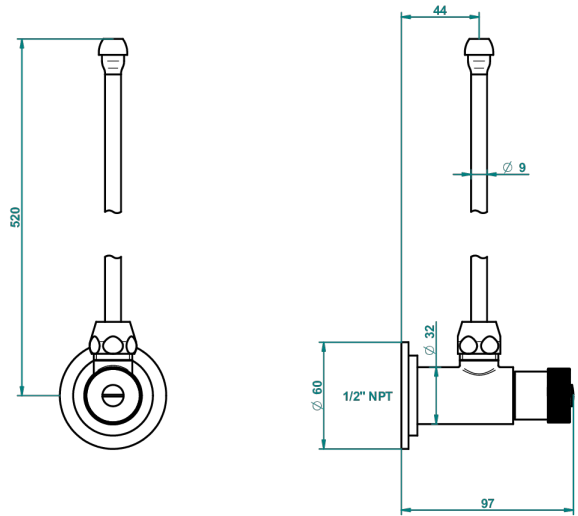

GRAND CENTRAL METAL

U9K-181/WC

Angle valve with 3/8 toiletsupply quick adaptator set

THG[®]
PARIS

1880

16/11/2015

CARACTERÍSTICAS

- Grand central Metal
- Angle valve with 3/8 toiletsupply quick adaptator set