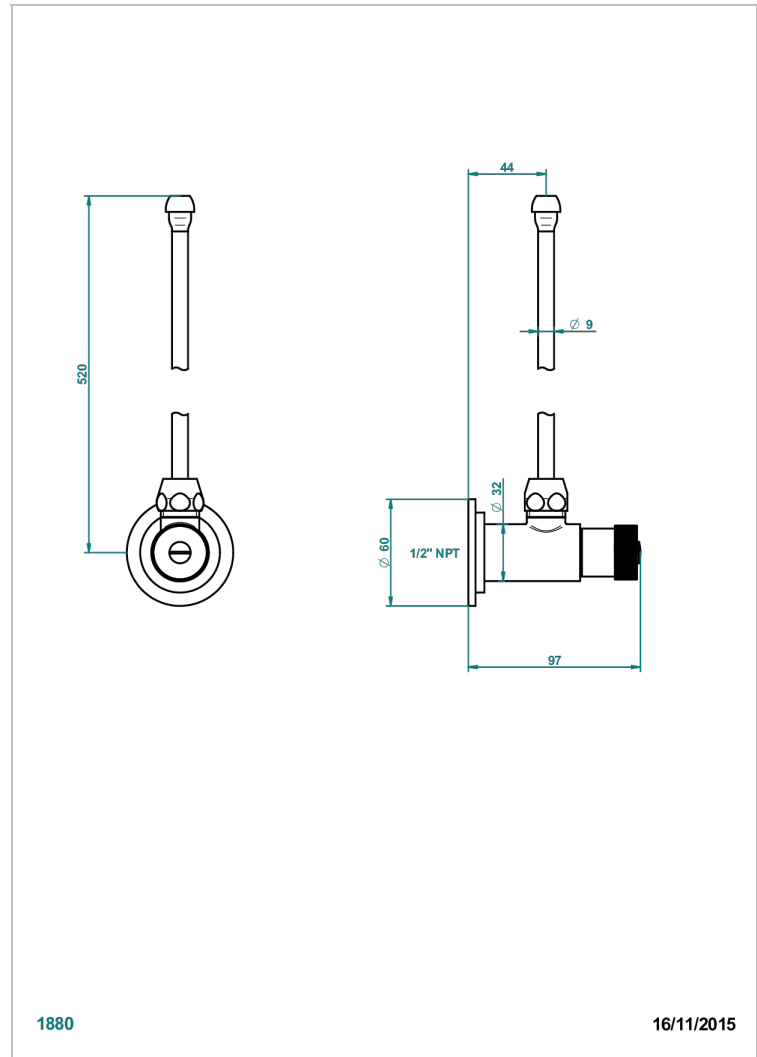

GRAND CENTRAL METAL

U9K-181/WC

Angle supply valve with 3/8" adaptor set for toilet

THG[®]
PARIS

1880

16/11/2015

CHARACTERISTIC

- Grand central Metal
- Angle supply valve with 3/8" adaptor set for toilet