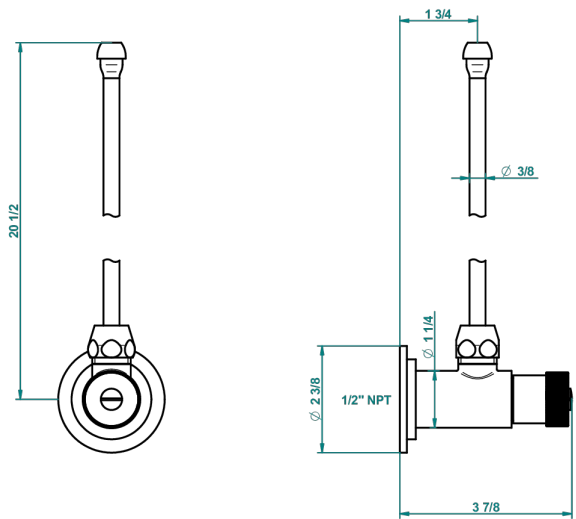

GRAND CENTRAL METAL

U9K-181/WC

Angle valve with 3/8 toiletsupply quick adaptator set

THG[®]
PARIS

1880

16/11/2015

CARACTERÍSTICAS

- Grand central Metal
- Angle valve with 3/8 toiletsupply quick adaptator set