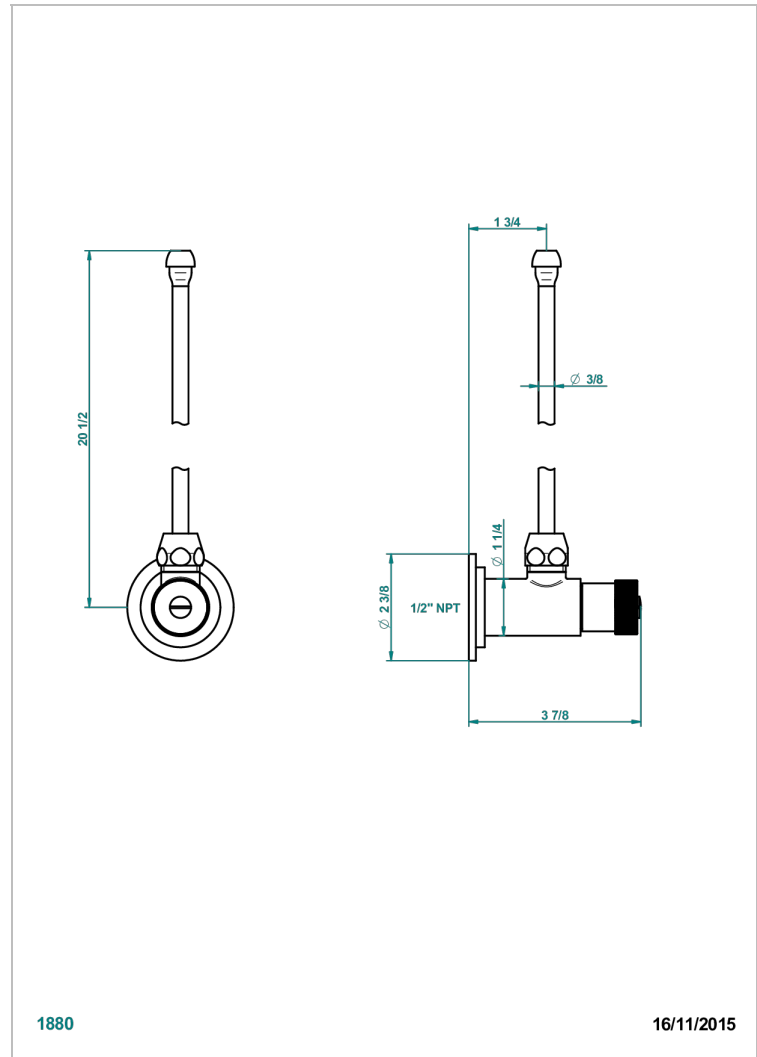

# GRAND CENTRAL METAL

U9K-181/WC

Angle supply valve with 3/8" adaptor set for toilet

1880

16/11/2015

## CHARACTERISTIC

- Grand central Metal
- Angle supply valve with 3/8" adaptor set for toilet