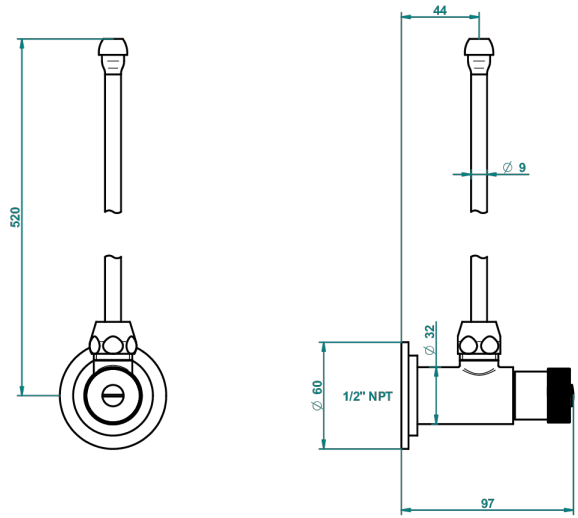

# COLLECTION "O"

G4P-181/WC

Angle valve with 3/8 toiletsupply quick adaptator set

THG<sup>®</sup>  
PARIS

1880

16/11/2015

## CARACTERÍSTICAS

- Collection "O"
- Angle valve with 3/8 toiletsupply quick adaptator set