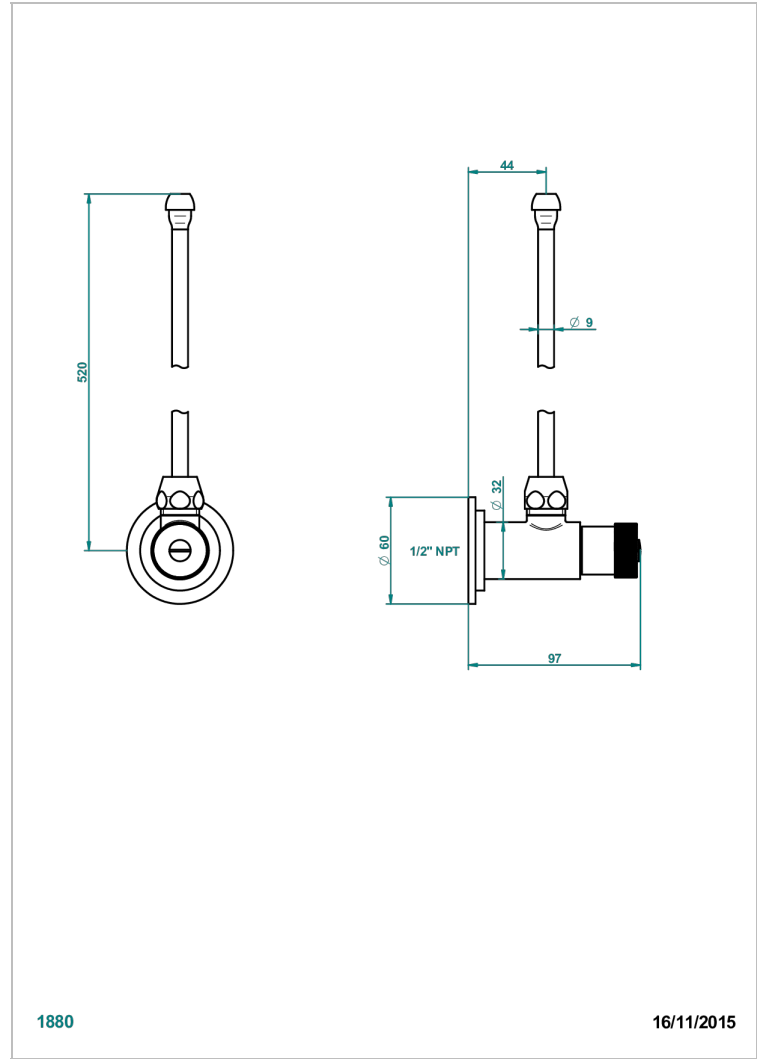

COLLECTION "O"

G4P-181/WC

Angle supply valve with 3/8" adaptor set for toilet

1880

16/11/2015

CHARACTERISTIC

- Collection "O"
- Angle supply valve with 3/8" adaptor set for toilet

AVAILABLE FINITIONS