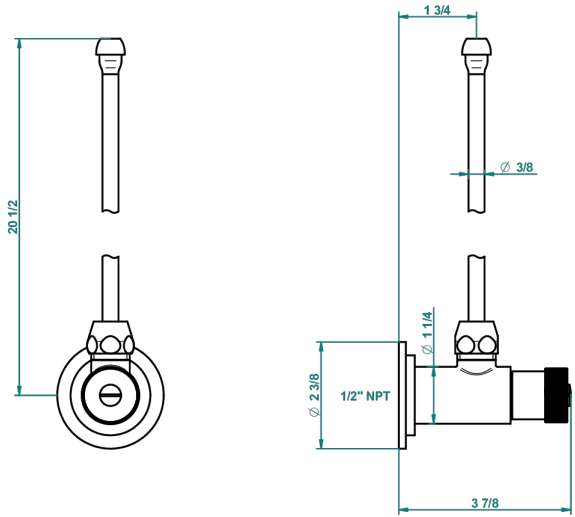

# COLLECTION "O"

G4P-181/WC

Angle valve with 3/8 toiletsupply quick adaptator set

THG<sup>®</sup>  
PARIS

1880

16/11/2015

## CARACTERÍSTICAS

- Collection "O"
- Angle valve with 3/8 toiletsupply quick adaptator set